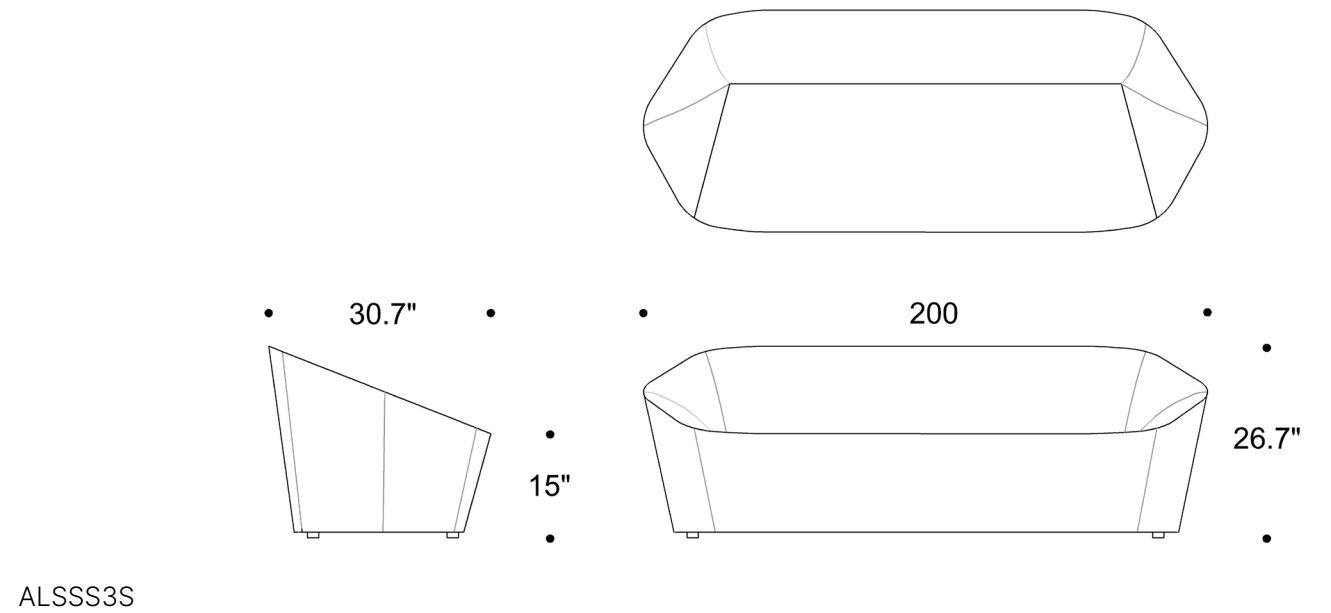

ALTI

Dual upholstery is available at an additional charge. The textile details and the location of the textiles on the product must be specified.

The following stitch designs are available X, S, Z, T, and O. When specifying a special stitch select the type of stitch and the color of the thread referencing our standard RAL colors as a guide and we will match the color accordingly.

SPECIAL STITCHING*

'X' TYPE STITCHING	
'S' TYPE STITCHING	
'Z' TYPE STITCHING	
'T' TYPE STITCHING	
'O' TYPE STITCHING	

*SUBJECT TO EXTRA COST
*NOT AVAILABLE FOR ALL PRODUCTS