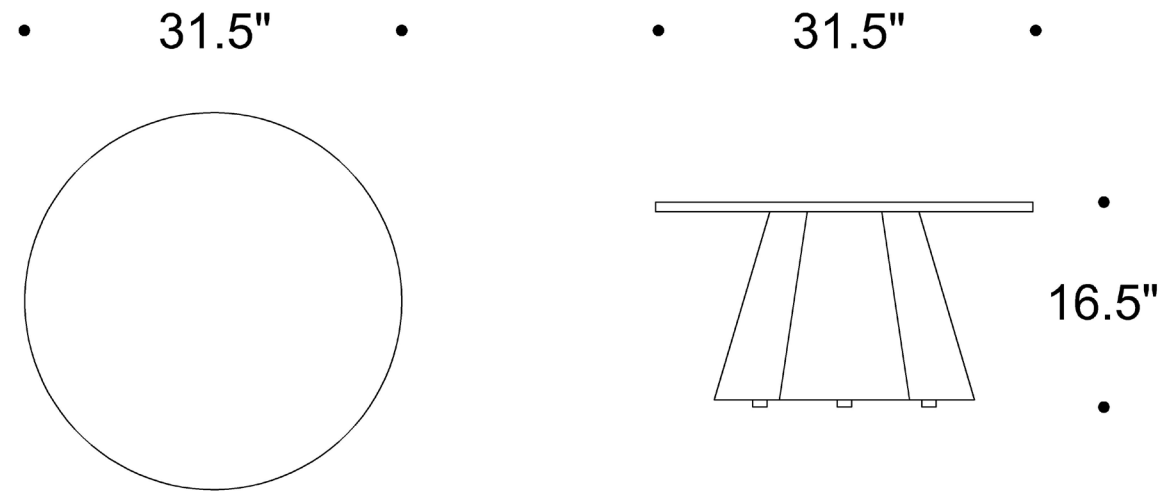

ALTI

ALCTU10

ALCTU45

ALCTU80

ALCTR45