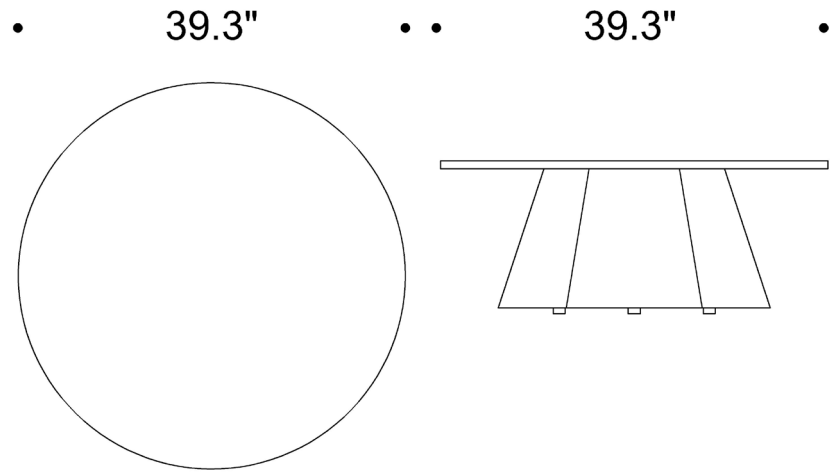

ALTI

ALCTU10