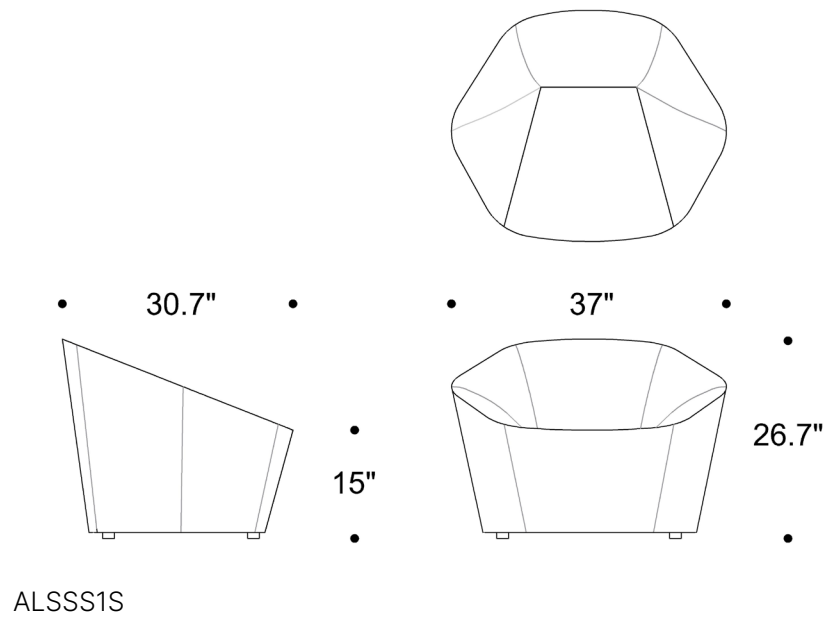

ALTI

Dual upholstery is available at an additional charge. The textile details and the location of the textiles on the product must be specified.

The following stitch designs are available X, S, Z, T, and O. When specifying a special stitch select the type of stitch and the color of the thread referencing our standard RAL colors as a guide and we will match the color accordingly.

SPECIAL STITCHING*

'X' TYPE STITCHING	
'S' TYPE STITCHING	
'Z' TYPE STITCHING	
'T' TYPE STITCHING	
'O' TYPE STITCHING	

*SUBJECT TO EXTRA COST
*NOT AVAILABLE FOR ALL PRODUCTS