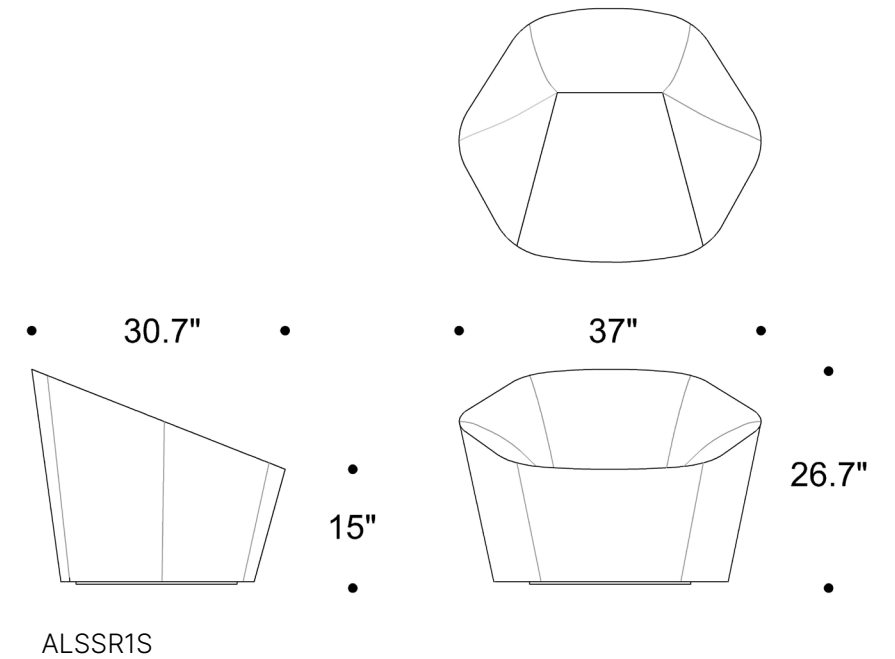

ALTI

Dual upholstery is available at an additional charge. The textile details and the location of the textiles on the product must be specified.

The following stitch designs are available X, S, Z, T, and O. When specifying a special stitch select the type of stitch and the color of the thread referencing our standard RAL colors as a guide and we will match the color accordingly.

SPECIAL STITCHING*

'X' TYPE STITCHING	
'S' TYPE STITCHING	
'Z' TYPE STITCHING	
'T' TYPE STITCHING	
'O' TYPE STITCHING	

*SUBJECT TO EXTRA COST
*NOT AVAILABLE FOR ALL PRODUCTS