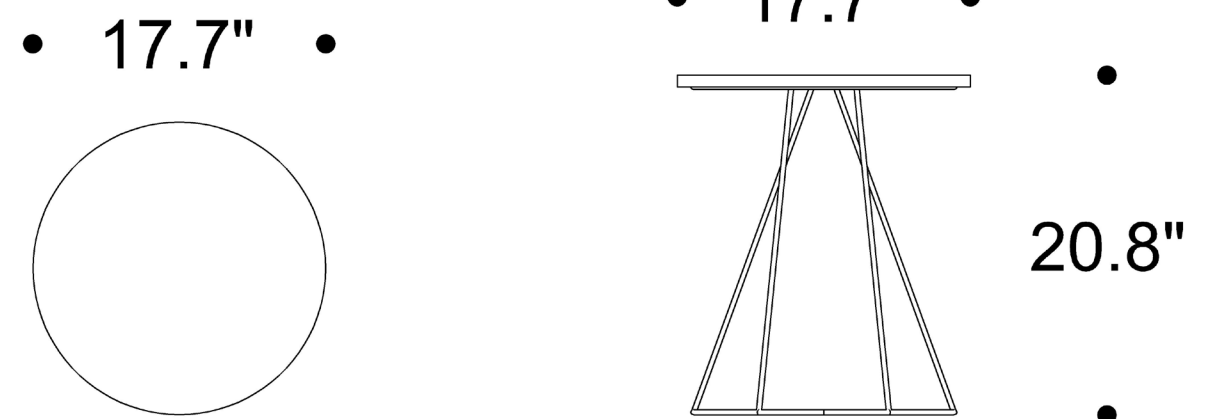

ALTI

ALCTU10

ALCTU45

ALCTR45