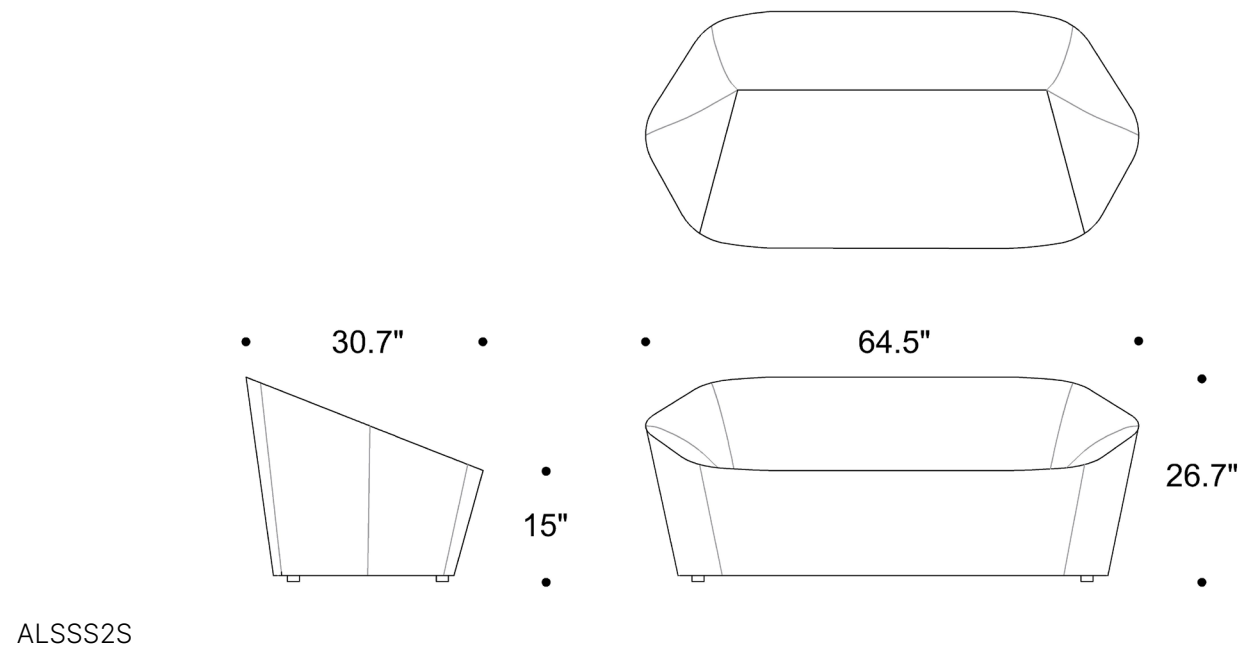

ALTI

Dual upholstery is available at an additional charge. The textile details and the location of the textiles on the product must be specified.

The following stitch designs are available X, S, Z, T, and O. When specifying a special stitch select the type of stitch and the color of the thread referencing our standard RAL colors as a guide and we will match the color accordingly.

SPECIAL STITCHING*

'X' TYPE STITCHING	
'S' TYPE STITCHING	
'Z' TYPE STITCHING	
'T' TYPE STITCHING	
'O' TYPE STITCHING	

*SUBJECT TO EXTRA COST
*NOT AVAILABLE FOR ALL PRODUCTS