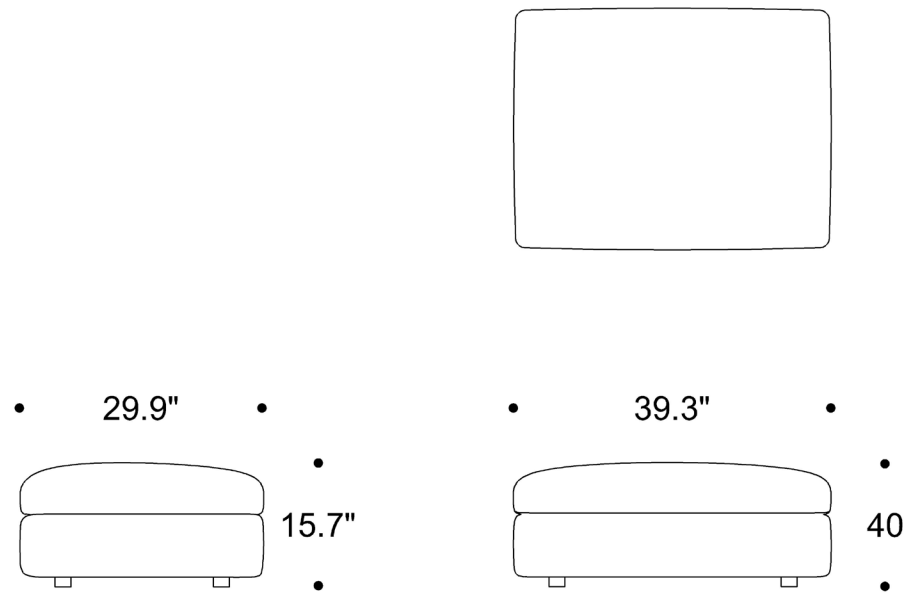

COSMOS

Dual upholstery is available at an additional charge. The textile details and the location of the textiles on the product must be specified.

COSMOS

Dual upholstery is available at an additional charge. The textile details and the location of the textiles on the product must be specified.

COLBSWD

COLBWID

COSP710

COSP776

COSMOS

Dual upholstery is available at an additional charge. The textile details and the location of the textiles on the product must be specified.