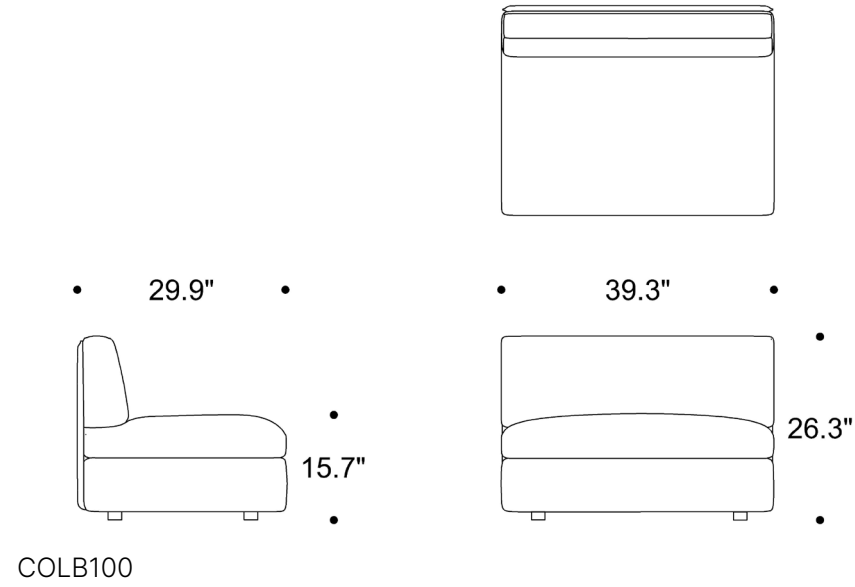

COSMOS

Dual upholstery is available at an additional charge. The textile details and the location of the textiles on the product must be specified.

COSMOS

Dual upholstery is available at an additional charge. The textile details and the location of the textiles on the product must be specified.

COLBSWD

COLBWID

COSP710

COSP776

COSMOS

Dual upholstery is available at an additional charge. The textile details and the location of the textiles on the product must be specified.