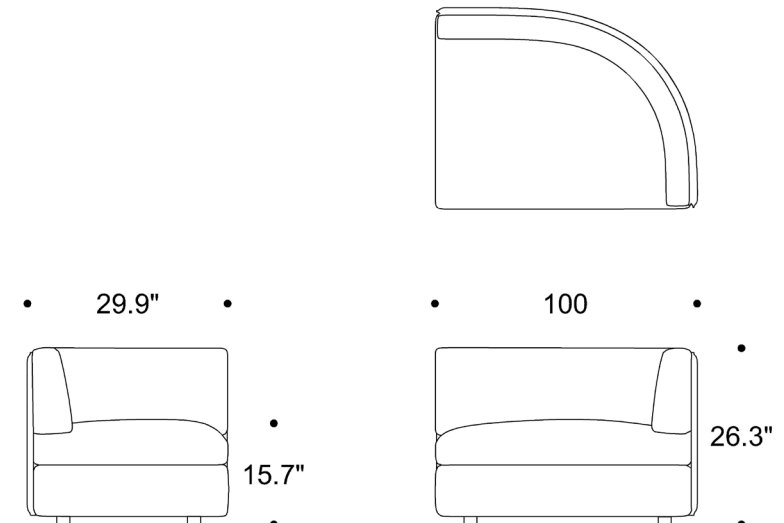

COSMOS

Dual upholstery is available at an additional charge. The textile details and the location of the textiles on the product must be specified.

COSMOS

Dual upholstery is available at an additional charge. The textile details and the location of the textiles on the product must be specified.

COLBSWD

COLBWID

COSP710

COSP776

COSMOS

Dual upholstery is available at an additional charge. The textile details and the location of the textiles on the product must be specified.