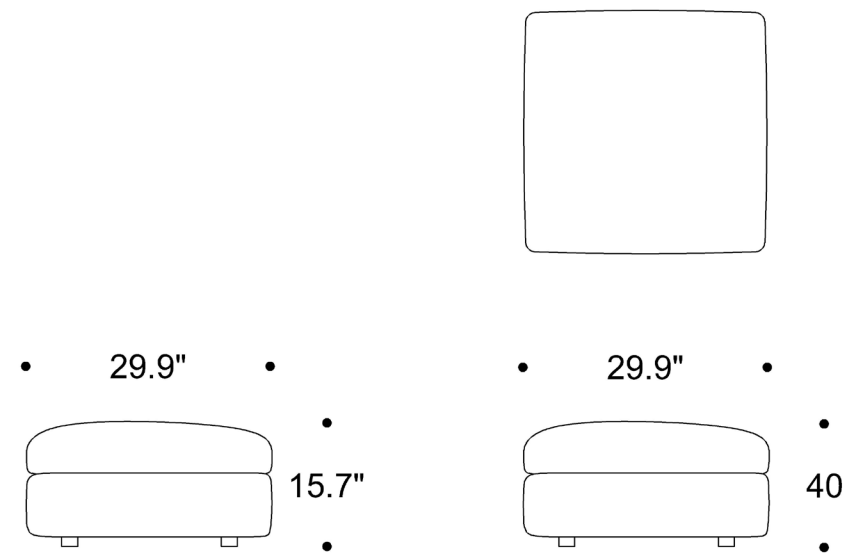

COSMOS

Dual upholstery is available at an additional charge. The textile details and the location of the textiles on the product must be specified.

COSMOS

Dual upholstery is available at an additional charge. The textile details and the location of the textiles on the product must be specified.

COLBSWD

COLBWID

COSP710

COSP776

COSMOS

Dual upholstery is available at an additional charge. The textile details and the location of the textiles on the product must be specified.