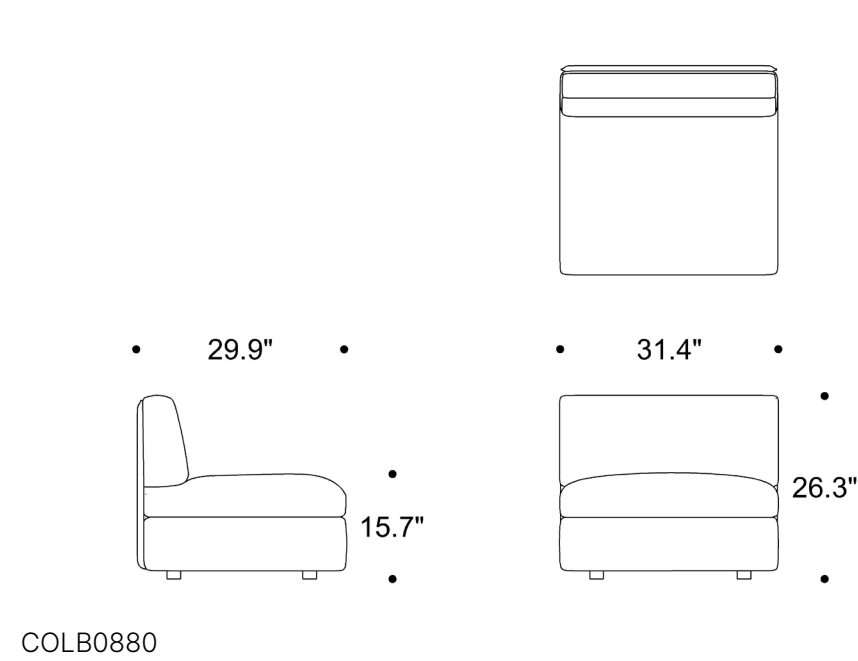

COSMOS

Dual upholstery is available at an additional charge. The textile details and the location of the textiles on the product must be specified.

COSMOS

Dual upholstery is available at an additional charge. The textile details and the location of the textiles on the product must be specified.

COLBSWD

COLBWID

COSP710

COSP776

COSMOS

Dual upholstery is available at an additional charge. The textile details and the location of the textiles on the product must be specified.