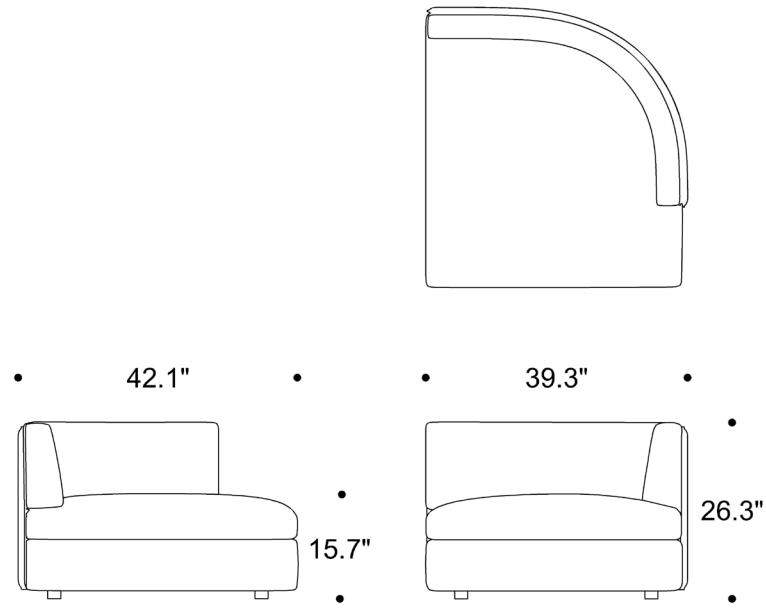

COSMOS

Dual upholstery is available at an additional charge. The textile details and the location of the textiles on the product must be specified.

COSMOS

Dual upholstery is available at an additional charge. The textile details and the location of the textiles on the product must be specified.

COLBSWD

COLBWID

COSP710

COSP776

COSMOS

Dual upholstery is available at an additional charge. The textile details and the location of the textiles on the product must be specified.