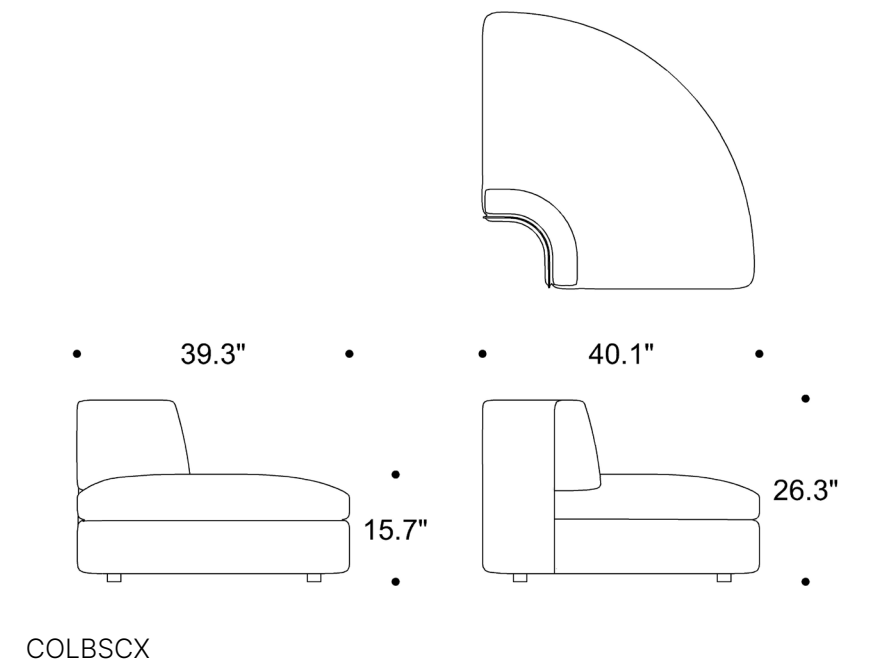

COSMOS

Dual upholstery is available at an additional charge. The textile details and the location of the textiles on the product must be specified.

COSMOS

Dual upholstery is available at an additional charge. The textile details and the location of the textiles on the product must be specified.

COLBSWD

COLBWID

COSP710

COSP776

COSMOS

Dual upholstery is available at an additional charge. The textile details and the location of the textiles on the product must be specified.