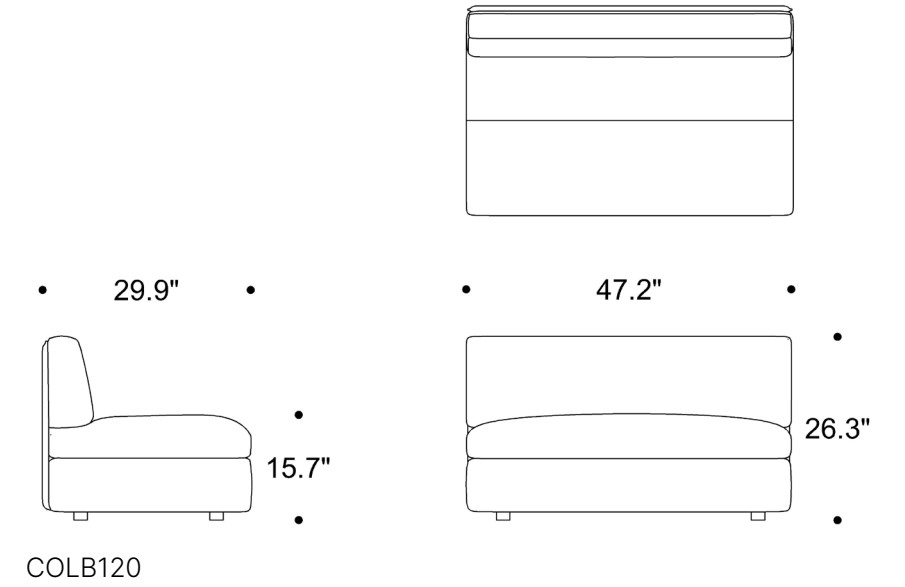

COSMOS

Dual upholstery is available at an additional charge. The textile details and the location of the textiles on the product must be specified.

COSMOS

Dual upholstery is available at an additional charge. The textile details and the location of the textiles on the product must be specified.

COLBSWD

COLBWID

COSP710

COSP776

COSMOS

Dual upholstery is available at an additional charge. The textile details and the location of the textiles on the product must be specified.