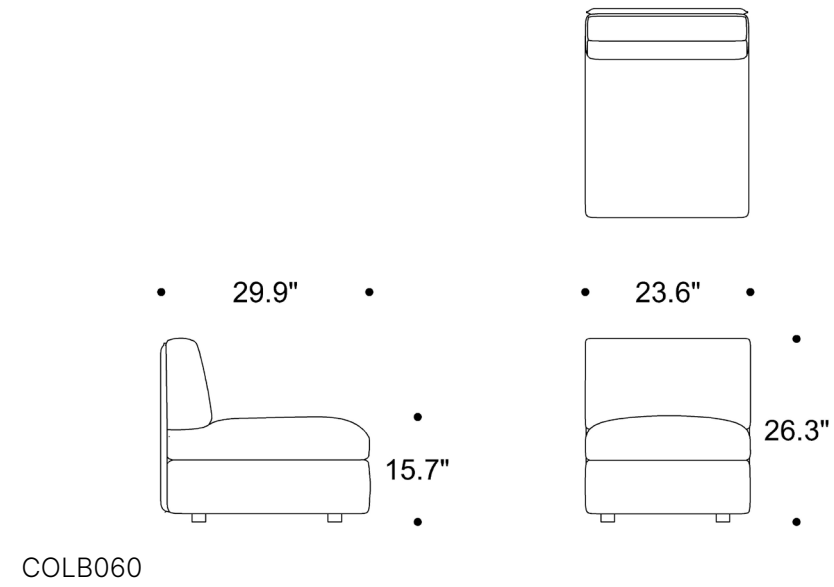

COSMOS

Dual upholstery is available at an additional charge. The textile details and the location of the textiles on the product must be specified.

COSMOS

Dual upholstery is available at an additional charge. The textile details and the location of the textiles on the product must be specified.

COLBSWD

COLBWID

COSP710

COSP776

COSMOS

Dual upholstery is available at an additional charge. The textile details and the location of the textiles on the product must be specified.