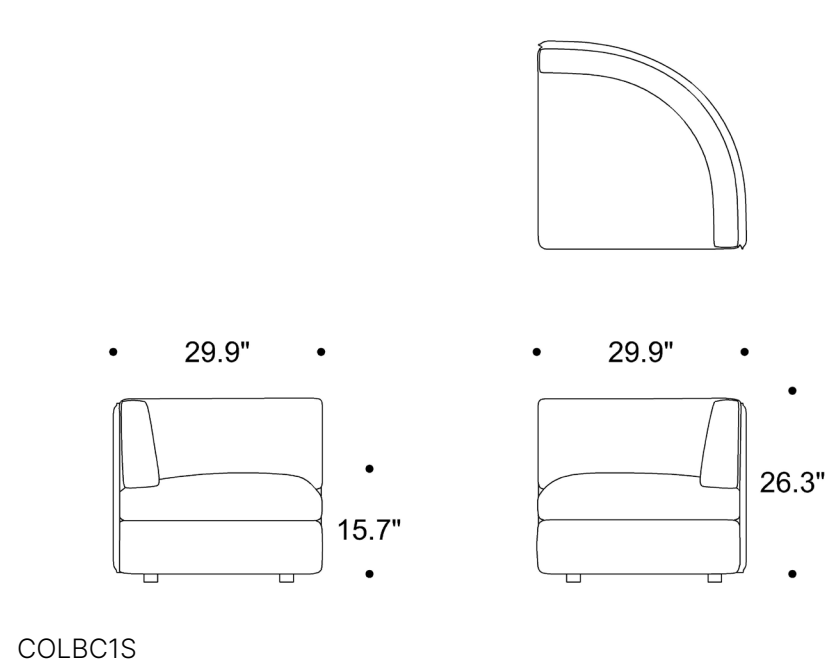

COSMOS

Dual upholstery is available at an additional charge. The textile details and the location of the textiles on the product must be specified.

COSMOS

Dual upholstery is available at an additional charge. The textile details and the location of the textiles on the product must be specified.

COLBSWD

COLBWID

COSP710

COSP776

COSMOS

Dual upholstery is available at an additional charge. The textile details and the location of the textiles on the product must be specified.