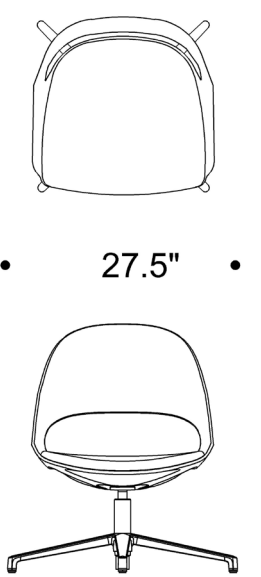

FLORA

Dual upholstery is available at an additional charge. The textile details and the location of the textiles on the product must be specified.

FLORA

Dual upholstery is available at an additional charge. The textile details and the location of the textiles on the product must be specified.

FLWA4RH

Side view dimensions: 31.1"/35.4" (height), 27.5" (width), 14.9"/19.2" (depth).

Back view dimension: 27.5" (width).

FLWA4RO

Side view dimensions: 33.8" (height), 27.5" (width), 17.7" (depth).

Back view dimension: 27.5" (width).

FLWAWOB

Side view dimensions: 33" (height), 22" (width), 17.7" (depth).

Back view dimensions: 22" (width), 25.6" (depth).

FLWA5AL

Side view dimensions: 33.8"/38.1" (height), 29.1" (width), 17.7"/22" (depth).

Back view dimension: 27.5" (width).

FLWA5AF

Side view dimensions: 33.8" (height), 29.1" (width), 17.7" (depth).

Back view dimension: 27.5" (width).