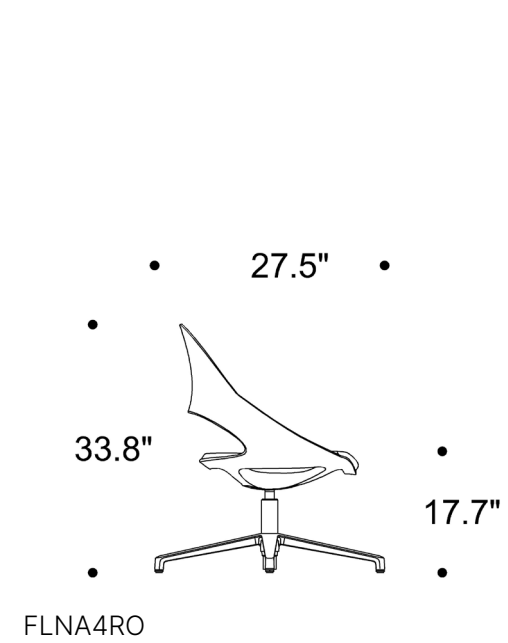

FLORA

Dual upholstery is available at an additional charge. The textile details and the location of the textiles on the product must be specified.

FLORA

Dual upholstery is available at an additional charge. The textile details and the location of the textiles on the product must be specified.

FLWA4RH

Side view dimensions: 31.1"/35.4" (height), 27.5" (width), 14.9"/19.2" (depth).

Back view dimension: 27.5" (width).

FLWA4RO

Side view dimensions: 33.8" (height), 27.5" (width), 17.7" (depth).

Back view dimension: 27.5" (width).

FLWAWOB

Side view dimensions: 33" (height), 22" (width), 17.7" (depth).

Back view dimensions: 22" (width), 25.6" (depth).

FLWA5AL

Side view dimensions: 33.8"/38.1" (height), 29.1" (width), 17.7"/22" (depth).

Back view dimension: 27.5" (width).

FLWA5AF

Side view dimensions: 33.8" (height), 29.1" (width), 17.7" (depth).

Back view dimension: 27.5" (width).