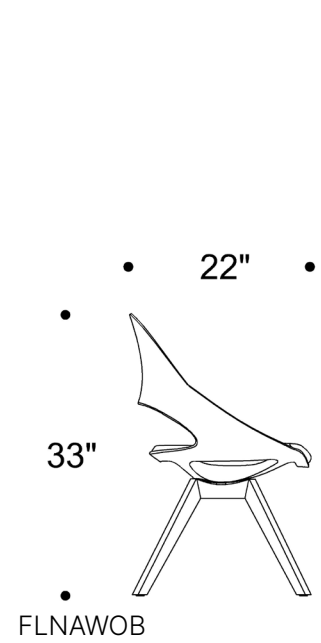

FLORA

Dual upholstery is available at an additional charge. The textile details and the location of the textiles on the product must be specified.

FLORA

Dual upholstery is available at an additional charge. The textile details and the location of the textiles on the product must be specified.

FLWA4RH

Side view dimensions: 31.1"/35.4" (height), 27.5" (width), 14.9"/19.2" (depth).

Back view dimension: 27.5" (width).

FLWA4RO

Side view dimensions: 33.8" (height), 27.5" (width), 17.7" (depth).

Back view dimension: 27.5" (width).

FLWAWOB

Side view dimensions: 33" (height), 22" (width), 17.7" (depth).

Back view dimensions: 22" (width), 25.6" (depth).

FLWA5AL

Side view dimensions: 33.8"/38.1" (height), 29.1" (width), 17.7"/22" (depth).

Back view dimension: 27.5" (width).

FLWA5AF

Side view dimensions: 33.8" (height), 29.1" (width), 17.7" (depth).

Back view dimension: 27.5" (width).