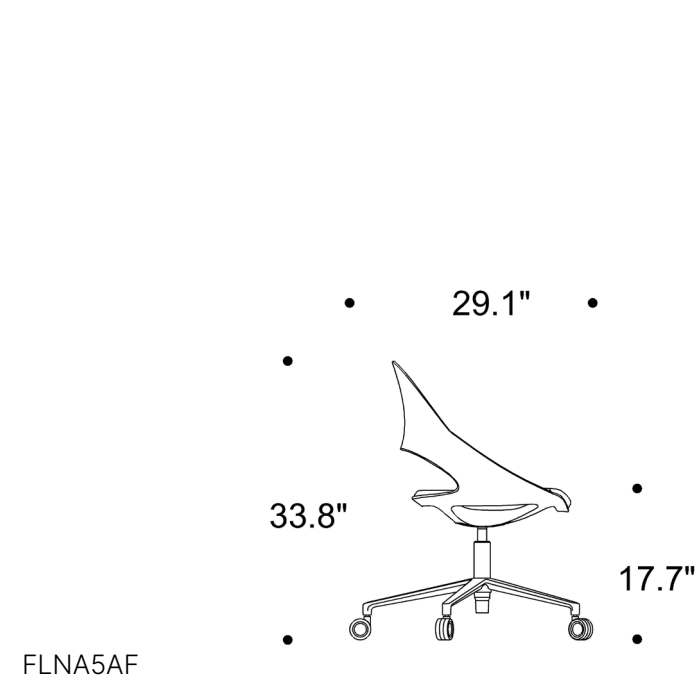

FLORA

Dual upholstery is available at an additional charge. The textile details and the location of the textiles on the product must be specified.

FLORA

Dual upholstery is available at an additional charge. The textile details and the location of the textiles on the product must be specified.

FLWA4RH

Side view dimensions: 31.1"/35.4" (height), 27.5" (width), 14.9"/19.2" (depth).

Back view dimension: 27.5" (width).

FLWA4RO

Side view dimensions: 33.8" (height), 27.5" (width), 17.7" (depth).

Back view dimension: 27.5" (width).

FLWAWOB

Side view dimensions: 33" (height), 22" (width), 17.7" (depth).

Back view dimensions: 22" (width), 25.6" (depth).

FLWA5AL

Side view dimensions: 33.8"/38.1" (height), 29.1" (width), 17.7"/22" (depth).

Back view dimension: 27.5" (width).

FLWA5AF

Side view dimensions: 33.8" (height), 29.1" (width), 17.7" (depth).

Back view dimension: 27.5" (width).