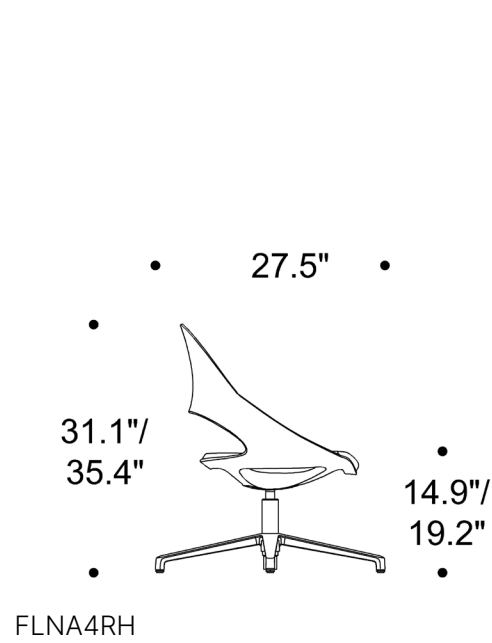

FLORA

Dual upholstery is available at an additional charge. The textile details and the location of the textiles on the product must be specified.

FLORA

Dual upholstery is available at an additional charge. The textile details and the location of the textiles on the product must be specified.

FLWA4RH

Side view dimensions: 31.1"/35.4" (height), 27.5" (width), 14.9"/19.2" (depth).

Back view dimension: 27.5" (width).

FLWA4RO

Side view dimensions: 33.8" (height), 27.5" (width), 17.7" (depth).

Back view dimension: 27.5" (width).

FLWAWOB

Side view dimensions: 33" (height), 22" (width), 17.7" (depth).

Back view dimensions: 22" (width), 25.6" (depth).

FLWA5AL

Side view dimensions: 33.8"/38.1" (height), 29.1" (width), 17.7"/22" (depth).

Back view dimension: 27.5" (width).

FLWA5AF

Side view dimensions: 33.8" (height), 29.1" (width), 17.7" (depth).

Back view dimension: 27.5" (width).