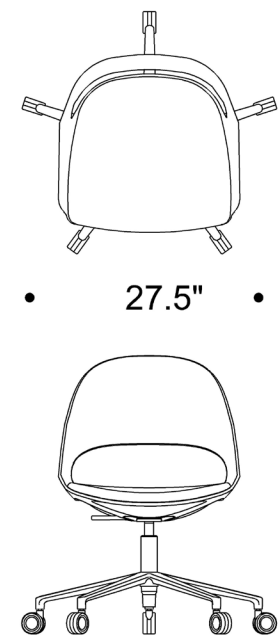

FLORA

Dual upholstery is available at an additional charge. The textile details and the location of the textiles on the product must be specified.

FLORA

Dual upholstery is available at an additional charge. The textile details and the location of the textiles on the product must be specified.

FLWA4RH

Side view dimensions: 31.1"/35.4" (height), 27.5" (width), 14.9"/19.2" (depth).

Back view dimension: 27.5" (width).

FLWA4RO

Side view dimensions: 33.8" (height), 27.5" (width), 17.7" (depth).

Back view dimension: 27.5" (width).

FLWAWOB

Side view dimensions: 33" (height), 22" (width), 17.7" (depth).

Back view dimensions: 22" (width), 25.6" (depth).

FLWA5AL

Side view dimensions: 33.8"/38.1" (height), 29.1" (width), 17.7"/22" (depth).

Back view dimension: 27.5" (width).

FLWA5AF

Side view dimensions: 33.8" (height), 29.1" (width), 17.7" (depth).

Back view dimension: 27.5" (width).