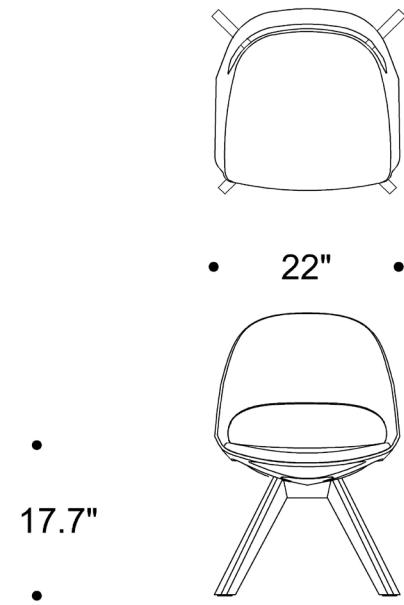

FLORA

Dual upholstery is available at an additional charge. The textile details and the location of the textiles on the product must be specified.

FLORA

Dual upholstery is available at an additional charge. The textile details and the location of the textiles on the product must be specified.

FLWA4RH

Side view dimensions: 31.1"/35.4" (height), 27.5" (width), 14.9"/19.2" (depth).

Back view dimension: 27.5" (width).

FLWA4RO

Side view dimensions: 33.8" (height), 27.5" (width), 17.7" (depth).

Back view dimension: 27.5" (width).

FLWAWOB

Side view dimensions: 33" (height), 22" (width), 17.7" (depth).

Back view dimensions: 22" (width), 25.6" (depth).

FLWA5AL

Side view dimensions: 33.8"/38.1" (height), 29.1" (width), 17.7"/22" (depth).

Back view dimension: 27.5" (width).

FLWA5AF

Side view dimensions: 33.8" (height), 29.1" (width), 17.7" (depth).

Back view dimension: 27.5" (width).