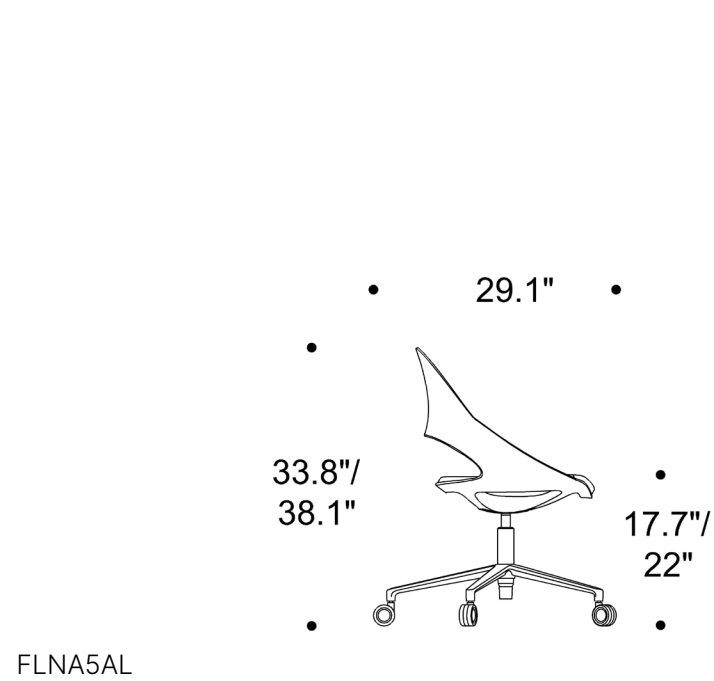

FLORA

Dual upholstery is available at an additional charge. The textile details and the location of the textiles on the product must be specified.

FLORA

Dual upholstery is available at an additional charge. The textile details and the location of the textiles on the product must be specified.

FLWA4RH

Side view dimensions: 31.1"/35.4" (height), 27.5" (width), 14.9"/19.2" (depth).

Back view dimension: 27.5" (width).

FLWA4RO

Side view dimensions: 33.8" (height), 27.5" (width), 17.7" (depth).

Back view dimension: 27.5" (width).

FLWAWOB

Side view dimensions: 33" (height), 22" (width), 17.7" (depth).

Back view dimensions: 22" (width), 25.6" (depth).

FLWA5AL

Side view dimensions: 33.8"/38.1" (height), 29.1" (width), 17.7"/22" (depth).

Back view dimension: 27.5" (width).

FLWA5AF

Side view dimensions: 33.8" (height), 29.1" (width), 17.7" (depth).

Back view dimension: 27.5" (width).