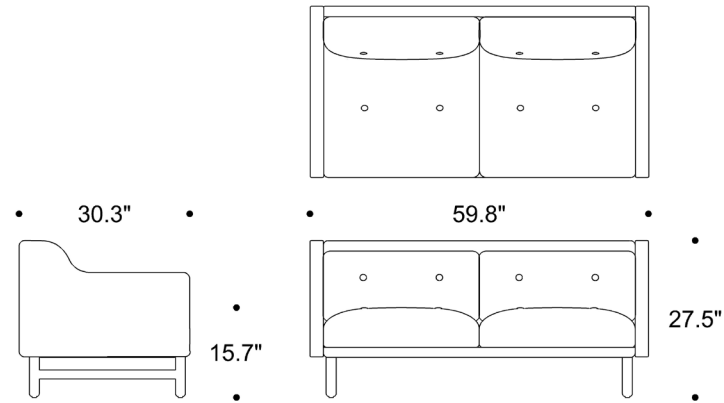

LETTO

Dual upholstery is available at an additional charge. The textile details and the location of the textiles on the product must be specified.

LOSSS1S

LOSSS2S

LOSSS3S

LOSSW2S

LOCT150

LOCT198