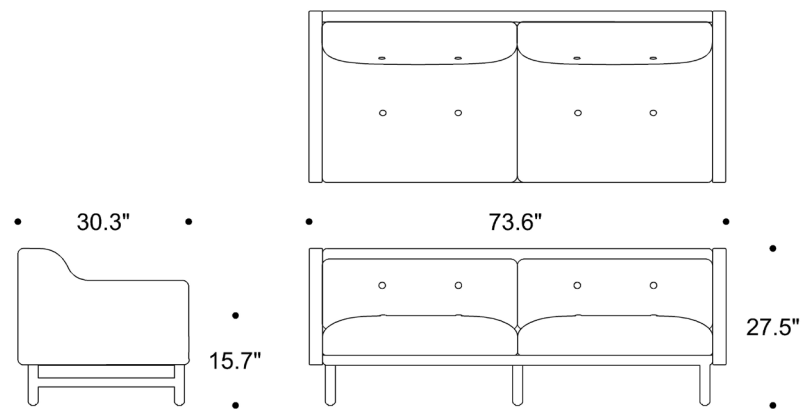

LETTO

Dual upholstery is available at an additional charge. The textile details and the location of the textiles on the product must be specified.

LOSSS1S

LOSSS2S

LOSSS3S

LOSSW2S

LOCT150

LOCT198