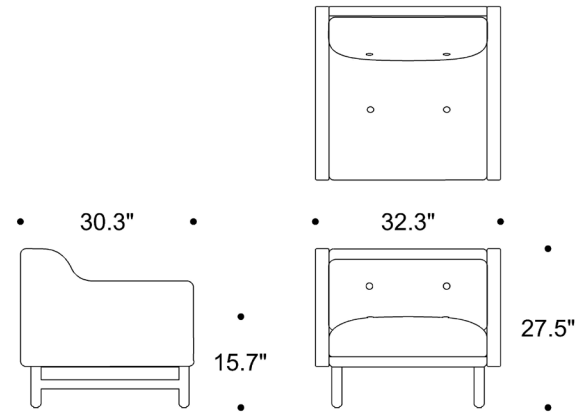

LETTO

Dual upholstery is available at an additional charge. The textile details and the location of the textiles on the product must be specified.

LOSSS1S

LOSSS2S

LOSSS3S

LOSSW2S

LOCT150

LOCT198