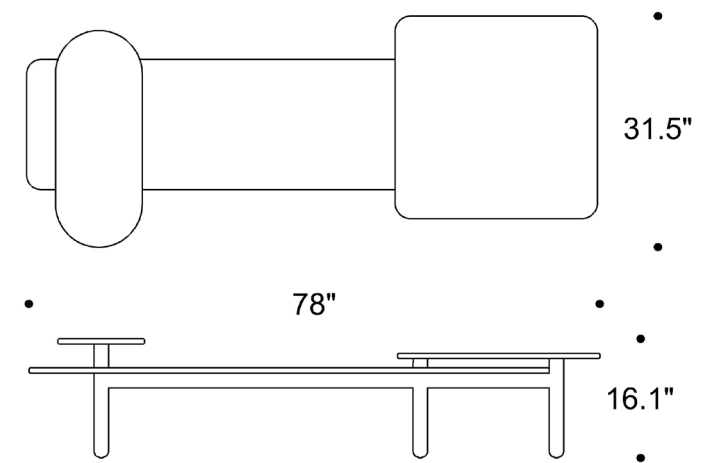

LETTO

Dual upholstery is available at an additional charge. The textile details and the location of the textiles on the product must be specified.

LOSSS1S

LOSSS2S

LOSSS3S

LOSSW2S

LOCT150

LOCT198