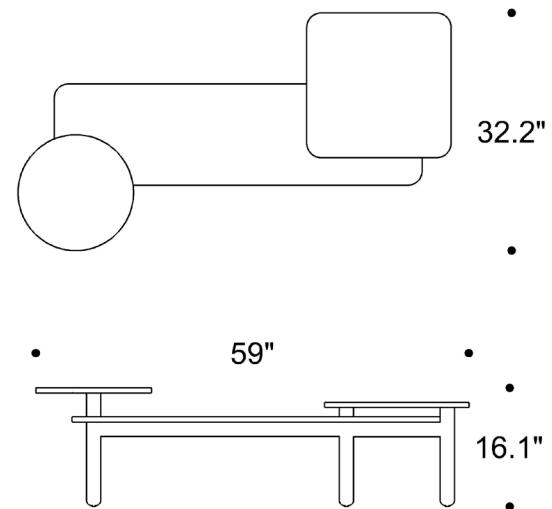

LETTO

Dual upholstery is available at an additional charge. The textile details and the location of the textiles on the product must be specified.

LOSSS1S

LOSSS2S

LOSSS3S

LOSSW2S

LOCT150

LOCT198