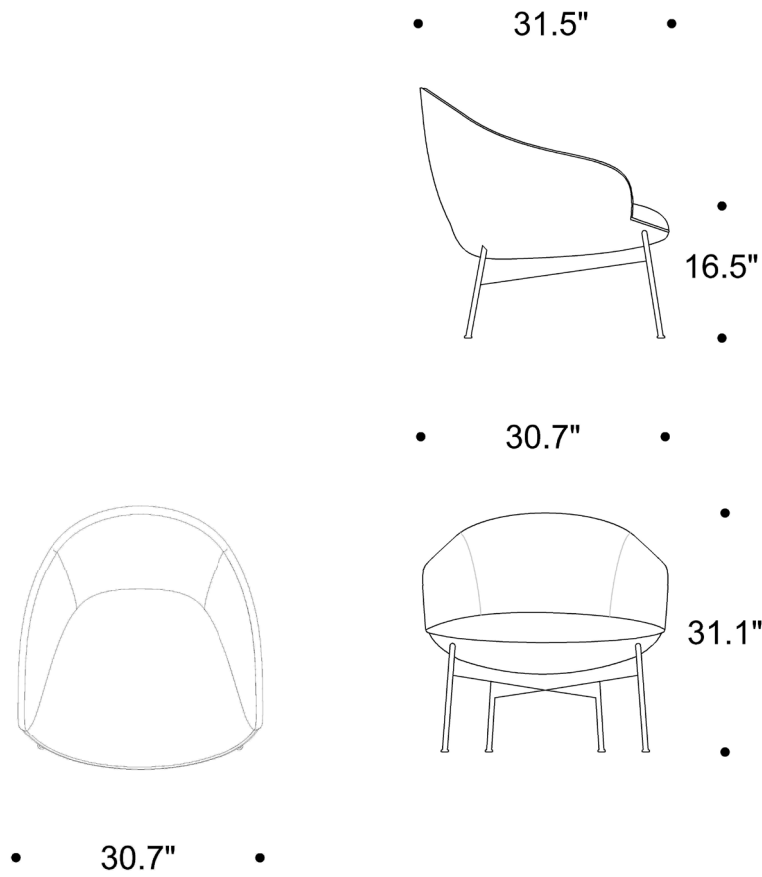

# MARINA MINI

Dual upholstery is available at an additional charge. The textile details and the location of the textiles on the product must be specified.

MMSS4LT

MMSS5EC

MMSS4SR

MMSSWOB

# MARINA MINI

Dual upholstery is available at an additional charge. The textile details and the location of the textiles on the product must be specified.

MMBS4LT

MMBSWOB

MMCS4LT

MMCSWOB

# MARINA

Dual upholstery is available at an additional charge. The textile details and the location of the textiles on the product must be specified.

MASS4LT

MASS4SR

MASSWOB

MARINA

MINI

Dual upholstery is available at an additional charge. The textile details and the location of the textiles on the product must be specified.