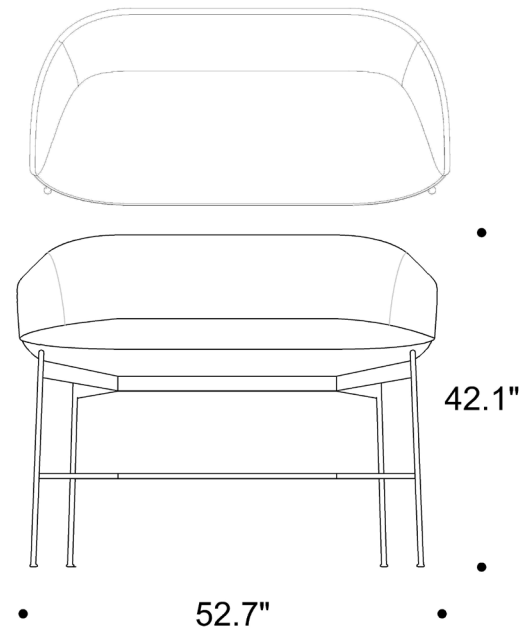

# MARINA

Dual upholstery is available at an additional charge. The textile details and the location of the textiles on the product must be specified.

MASS4LT

MASS4SR

MASSWOB

MARINA

MINI

Dual upholstery is available at an additional charge. The textile details and the location of the textiles on the product must be specified.