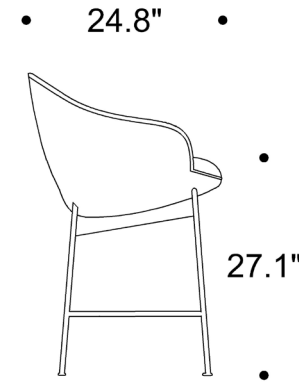

MARINA

MINI

Dual upholstery is available at an additional charge. The textile details and the location of the textiles on the product must be specified.

MMB24LT

MMC24LT

MMS24LT