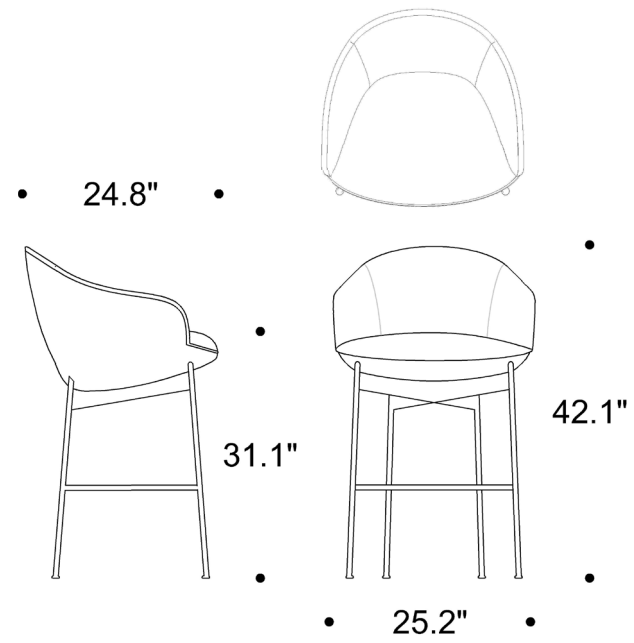

# MARINA MINI

Dual upholstery is available at an additional charge. The textile details and the location of the textiles on the product must be specified.

MMSS4LT

MMSS5EC

MMSS4SR

MMSSWOB

# MARINA MINI

Dual upholstery is available at an additional charge. The textile details and the location of the textiles on the product must be specified.

MMBS4LT

MMBSWOB

MMCS4LT

MMCSWOB