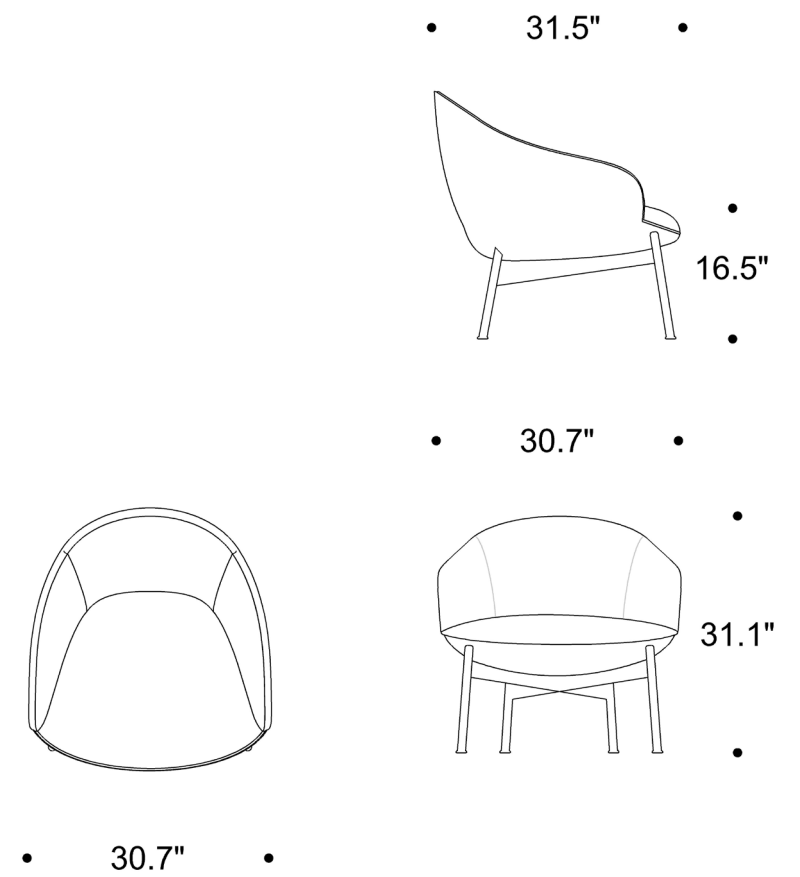

# MARINA

Dual upholstery is available at an additional charge. The textile details and the location of the textiles on the product must be specified.

MASS4LT

MASS4SR

MASSWOB

MARINA

MINI

Dual upholstery is available at an additional charge. The textile details and the location of the textiles on the product must be specified.