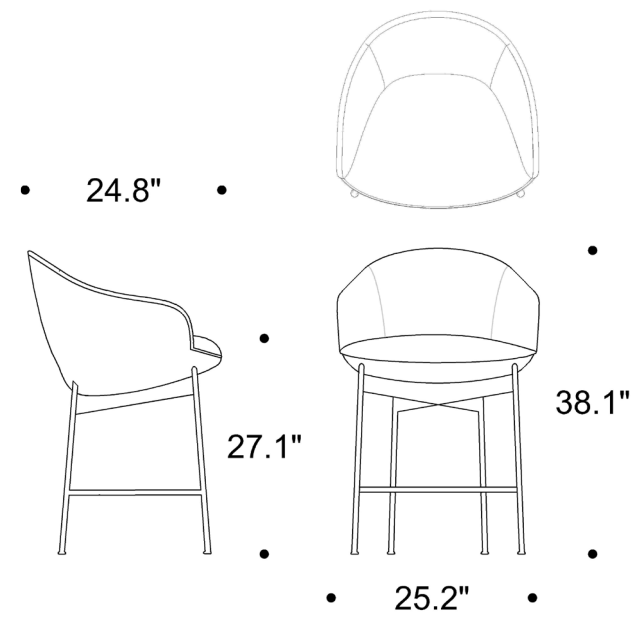

# MARINA MINI

Dual upholstery is available at an additional charge. The textile details and the location of the textiles on the product must be specified.

MMSS4LT

MMSS5EC

MMSS4SR

MMSSWOB

# MARINA MINI

Dual upholstery is available at an additional charge. The textile details and the location of the textiles on the product must be specified.

MMBS4LT

MMBSWOB

MMCS4LT

MMCSWOB