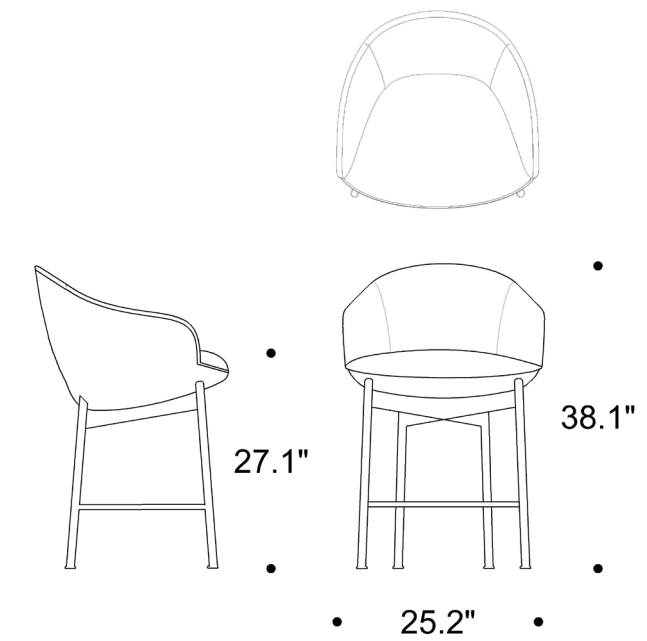

# MARINA MINI

Dual upholstery is available at an additional charge. The textile details and the location of the textiles on the product must be specified.

MMSS4LT

MMSS5EC

MMSS4SR

MMSSWOB

# MARINA MINI

Dual upholstery is available at an additional charge. The textile details and the location of the textiles on the product must be specified.

MMBS4LT

MMBSWOB

MMCS4LT

MMCSWOB