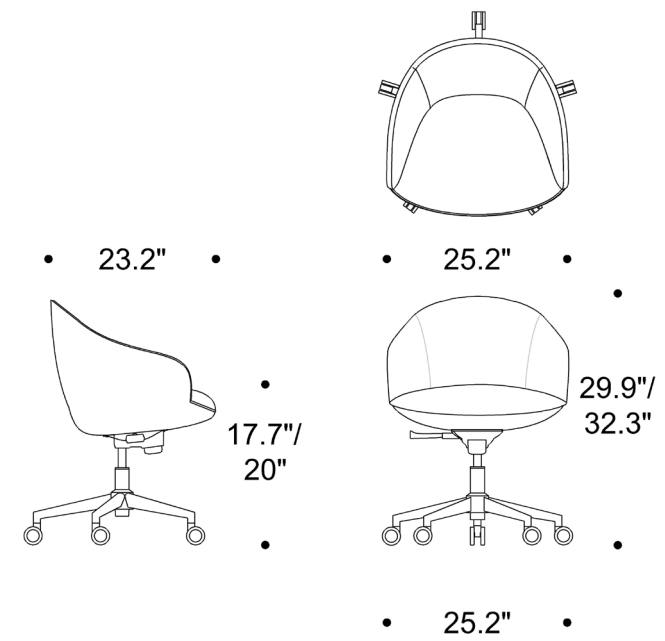

# MARINA MINI

Dual upholstery is available at an additional charge. The textile details and the location of the textiles on the product must be specified.

MMSS4LT

MMSS5EC

MMSS4SR

MMSSWOB

# MARINA MINI

Dual upholstery is available at an additional charge. The textile details and the location of the textiles on the product must be specified.

MMBS4LT

MMBSWOB

MMCS4LT

MMCSWOB