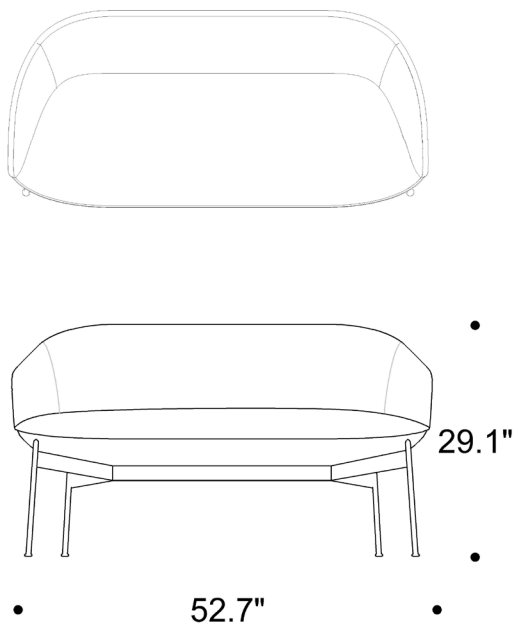

MARINA

MINI

Dual upholstery is available at an additional charge. The textile details and the location of the textiles on the product must be specified.

MMB24LT

MMS24LT