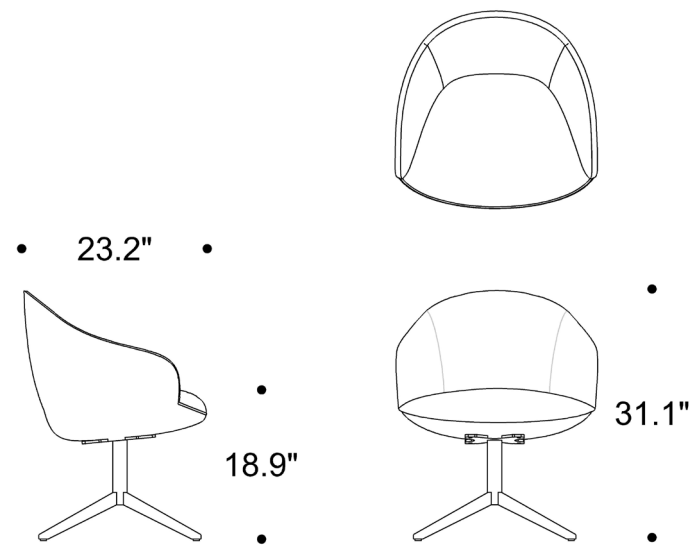

# MARINA MINI

Dual upholstery is available at an additional charge. The textile details and the location of the textiles on the product must be specified.

MMSS4LT

MMSS5EC

MMSS4SR

MMSSWOB

# MARINA MINI

Dual upholstery is available at an additional charge. The textile details and the location of the textiles on the product must be specified.

MMBS4LT

MMBSWOB

MMCS4LT

MMCSWOB