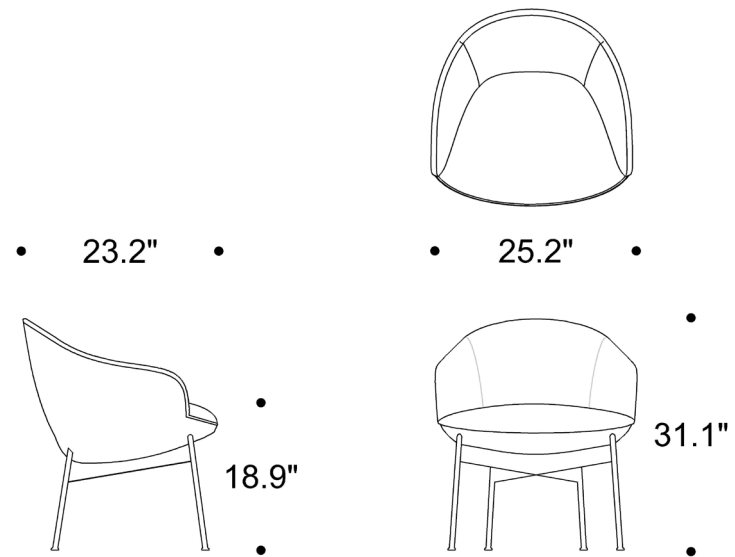

# MARINA MINI

Dual upholstery is available at an additional charge. The textile details and the location of the textiles on the product must be specified.

MMSS4LT

MMSS5EC

MMSS4SR

MMSSWOB

# MARINA MINI

Dual upholstery is available at an additional charge. The textile details and the location of the textiles on the product must be specified.

MMBS4LT

MMBSWOB

MMCS4LT

MMCSWOB