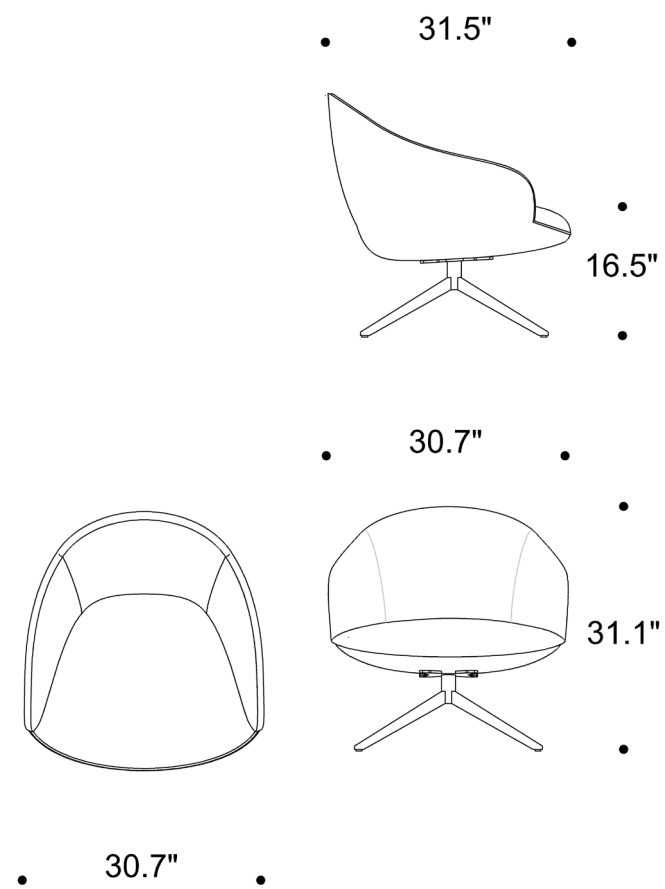

# MARINA MINI

Dual upholstery is available at an additional charge. The textile details and the location of the textiles on the product must be specified.

MMSS4LT

MMSS5EC

MMSS4SR

MMSSWOB

# MARINA MINI

Dual upholstery is available at an additional charge. The textile details and the location of the textiles on the product must be specified.

MMBS4LT

MMBSWOB

MMCS4LT

MMCSWOB

# MARINA

Dual upholstery is available at an additional charge. The textile details and the location of the textiles on the product must be specified.

MASS4LT

MASS4SR

MASSWOB

MARINA

MINI

Dual upholstery is available at an additional charge. The textile details and the location of the textiles on the product must be specified.