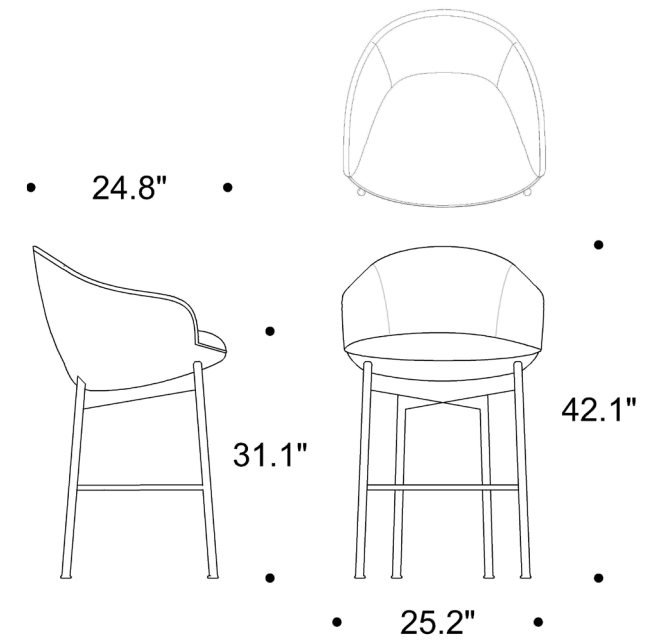

# MARINA MINI

Dual upholstery is available at an additional charge. The textile details and the location of the textiles on the product must be specified.

MMSS4LT

MMSS5EC

MMSS4SR

MMSSWOB

# MARINA MINI

Dual upholstery is available at an additional charge. The textile details and the location of the textiles on the product must be specified.

MMBS4LT

MMBSWOB

MMCS4LT

MMCSWOB