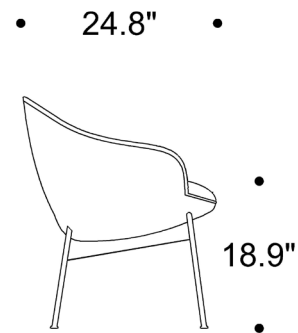

MARINA

MINI

Dual upholstery is available at an additional charge. The textile details and the location of the textiles on the product must be specified.

MMB24LT

MMS24LT