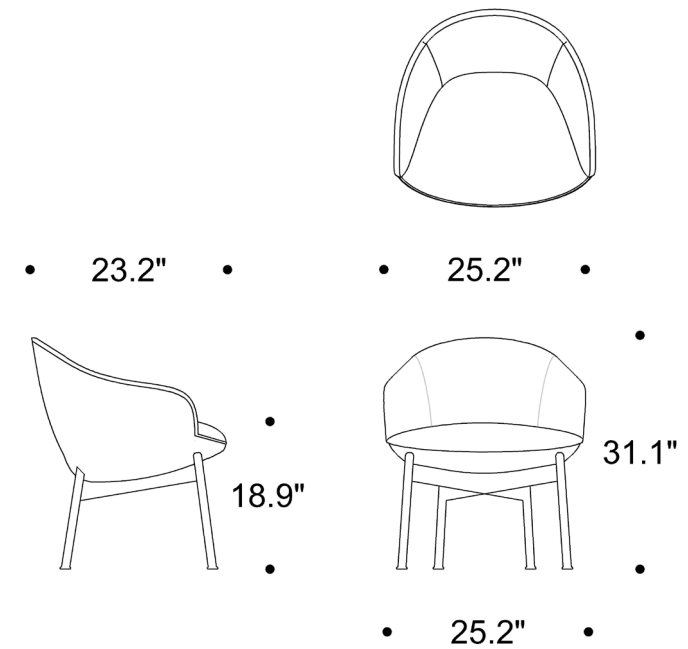

# MARINA MINI

Dual upholstery is available at an additional charge. The textile details and the location of the textiles on the product must be specified.

MMSS4LT

MMSS5EC

MMSS4SR

MMSSWOB

# MARINA MINI

Dual upholstery is available at an additional charge. The textile details and the location of the textiles on the product must be specified.

MMBS4LT

MMBSWOB

MMCS4LT

MMCSWOB