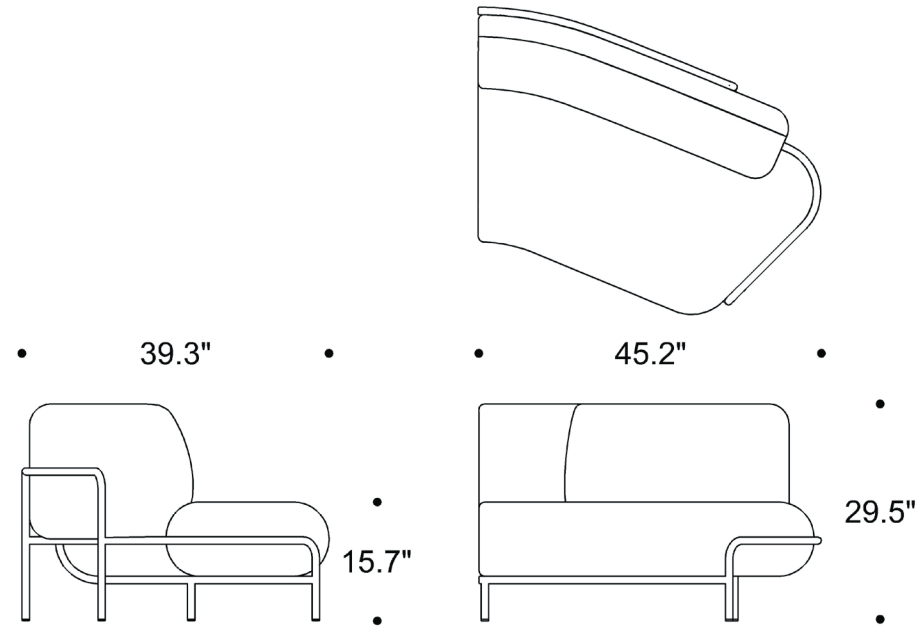

MS

Dual upholstery is available at an additional charge. The textile details and the location of the textiles on the product must be specified.

MSMOCEL R

MSMOSCE

MSMOSEL R

MSSSS1S

MS

Dual upholstery is available at an additional charge. The textile details and the location of the textiles on the product must be specified.

70.8"

29.5"

37"

15.7"

MSSS180

70.8"

29.5"

31.5"

15.7"

MSSSS2S

82.6"

29.5"

31.5"

15.7"

MSSSS3S