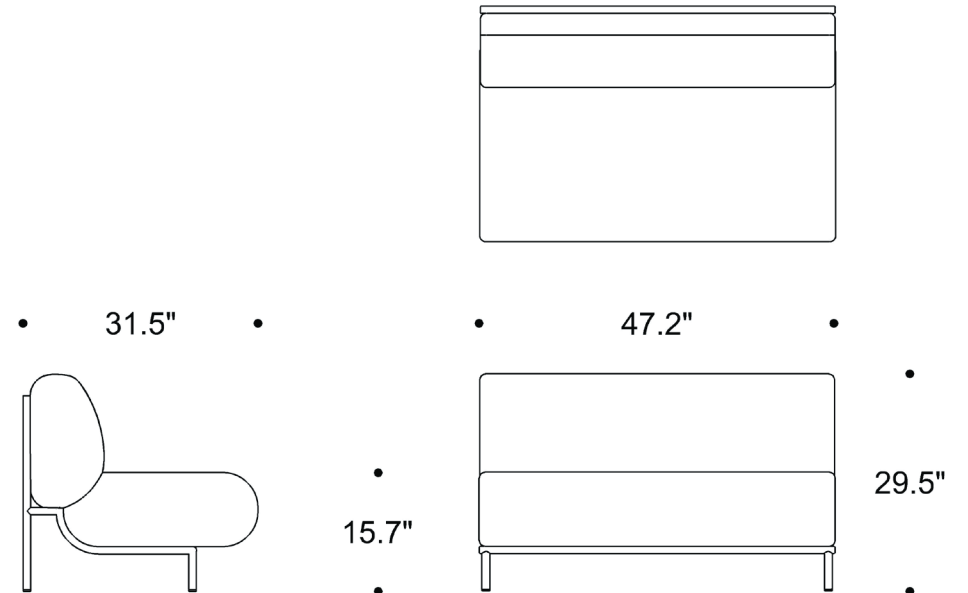

MS

Dual upholstery is available at an additional charge. The textile details and the location of the textiles on the product must be specified.

MSMOCEL R

MSMOSCE

MSMOSEL R

MSSSS1S

MS

Dual upholstery is available at an additional charge. The textile details and the location of the textiles on the product must be specified.

70.8"

29.5"

37"

15.7"

MSSS180

70.8"

29.5"

31.5"

15.7"

MSSSS2S

82.6"

29.5"

31.5"

15.7"

MSSSS3S