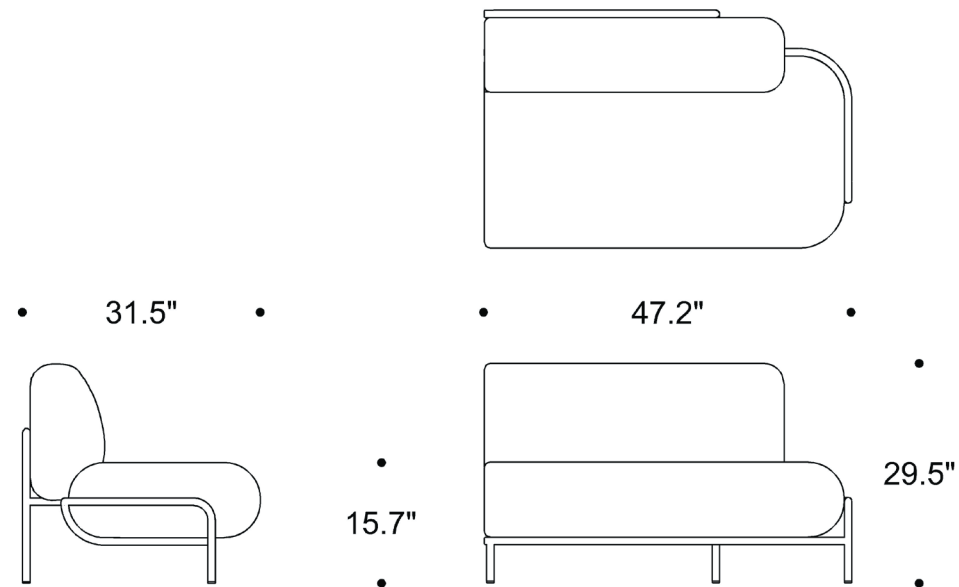

MS

Dual upholstery is available at an additional charge. The textile details and the location of the textiles on the product must be specified.

MSMOCEL R

MSMOSCE

MSMOSEL R

MSSSS1S

MS

Dual upholstery is available at an additional charge. The textile details and the location of the textiles on the product must be specified.

70.8"

29.5"

37"

15.7"

MSSS180

70.8"

29.5"

31.5"

15.7"

MSSSS2S

82.6"

29.5"

31.5"

15.7"

MSSSS3S