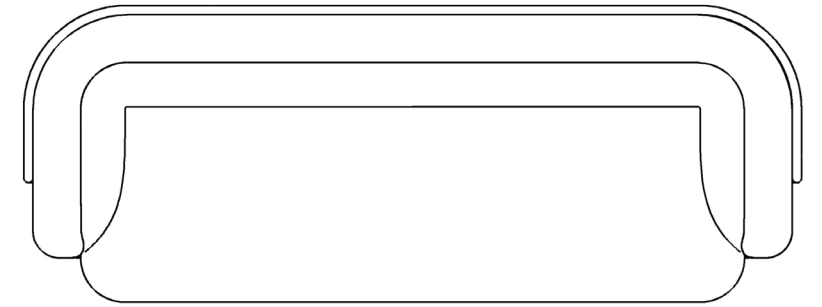

MS

Dual upholstery is available at an additional charge. The textile details and the location of the textiles on the product must be specified.

MSMOCEL R

MSMOSCE

MSMOSEL R

MSSSS1S

MS

Dual upholstery is available at an additional charge. The textile details and the location of the textiles on the product must be specified.

70.8"

29.5"

37"

15.7"

MSSS180

70.8"

29.5"

31.5"

15.7"

MSSSS2S

82.6"

29.5"

31.5"

15.7"

MSSSS3S