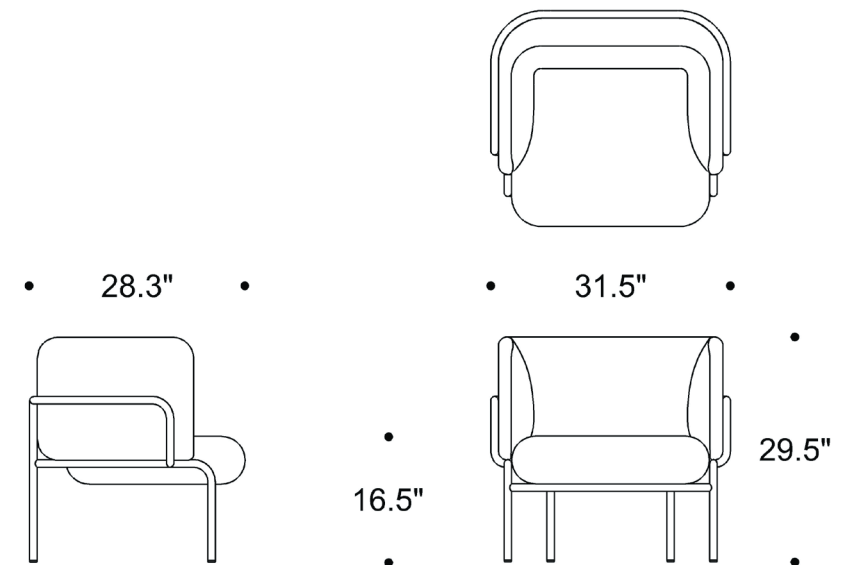

MS

Dual upholstery is available at an additional charge. The textile details and the location of the textiles on the product must be specified.

MSMOCEL R

MSMOSCE

MSMOSEL R

MSSSS1S

MS

Dual upholstery is available at an additional charge. The textile details and the location of the textiles on the product must be specified.

70.8"

29.5"

37"

15.7"

MSSS180

70.8"

29.5"

31.5"

15.7"

MSSSS2S

82.6"

29.5"

31.5"

15.7"

MSSSS3S