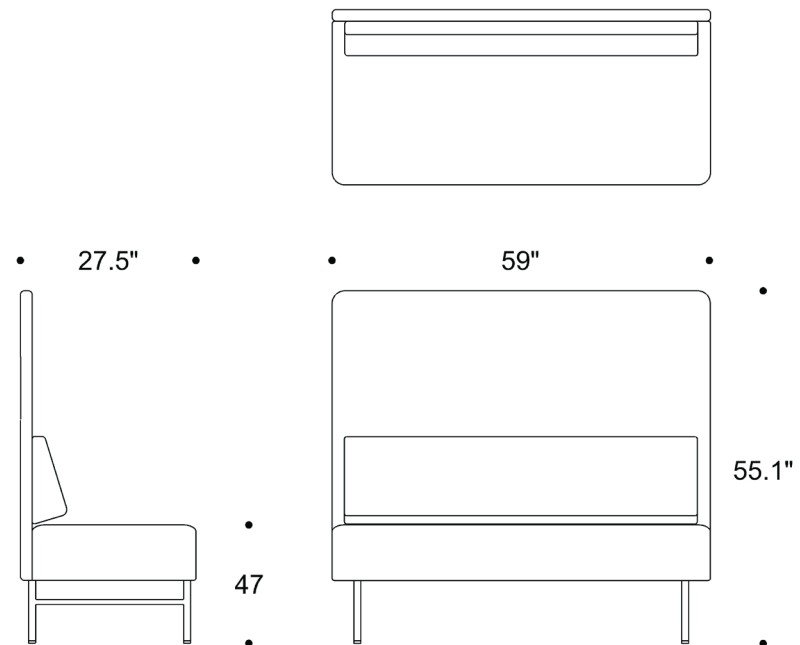

MULTI HIGH

MUHS060

MUHS120

MUHS150

MUHS180