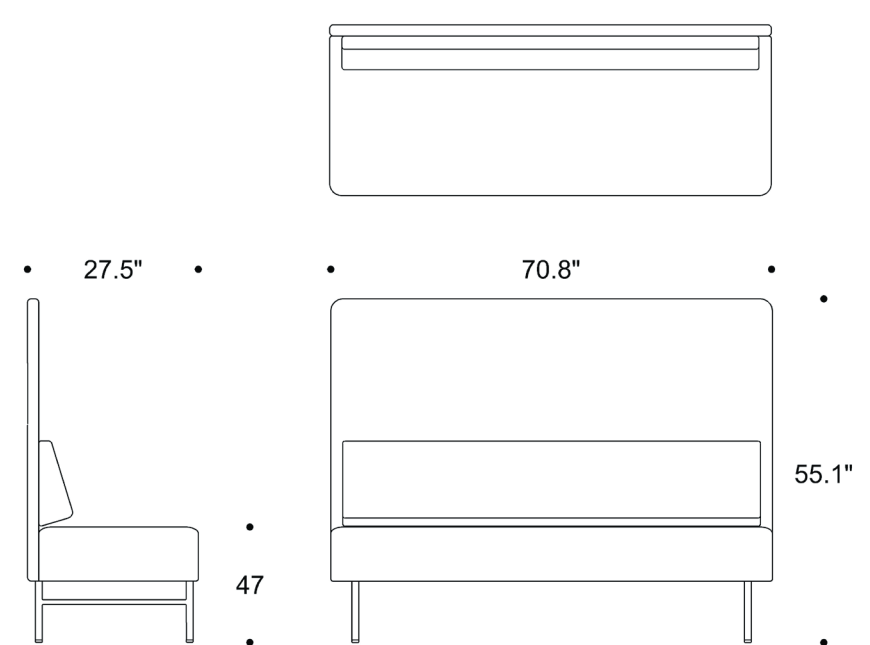

MULTI HIGH

MUHS060

MUHS120

MUHS150

MUHS180