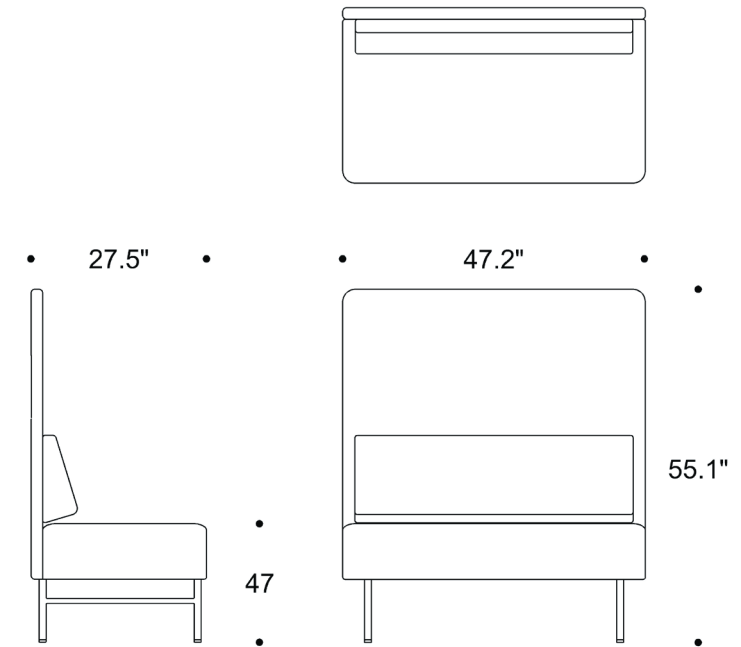

MULTI HIGH

MUHS060

MUHS120

MUHS150

MUHS180