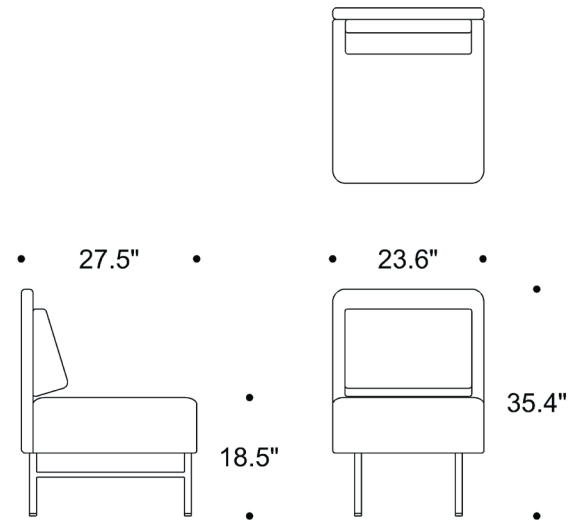

MULTI LOW

MULO060