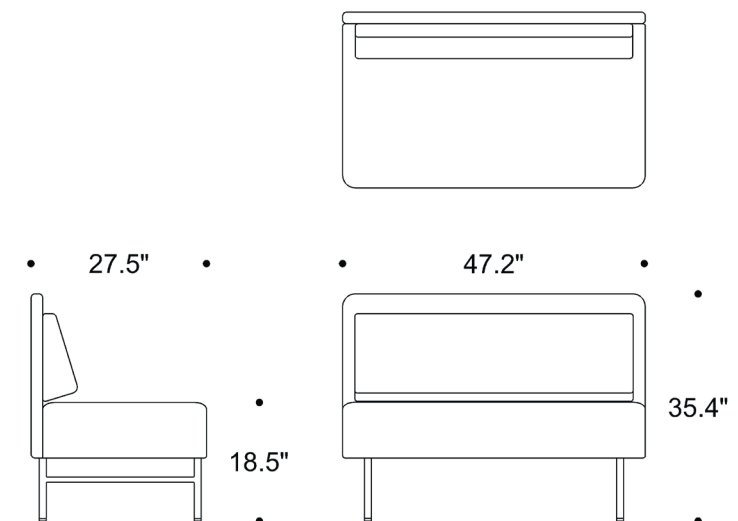

MULTI LOW

MULO060

MULO120

MULO150

MULO180