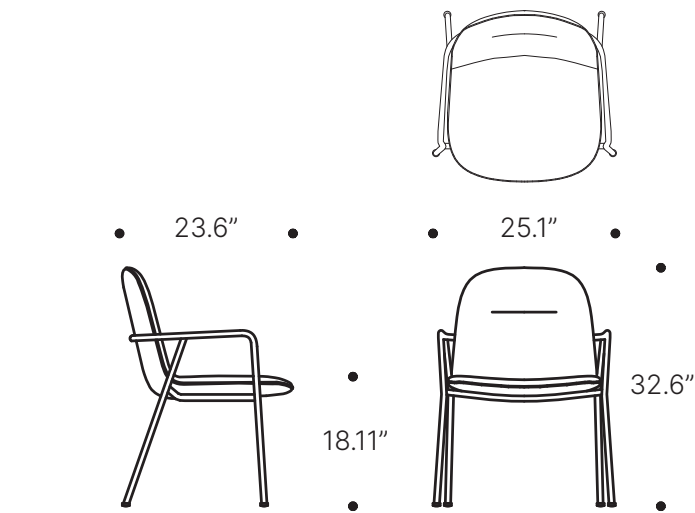

REPTILE

MINI

Dual upholstery is available at an additional charge. The textile details and the location of the textiles on the product must be specified.

The following stitch designs are available X, S, Z, T, and O. When specifying a special stitch select the type of stitch and the color of the thread referencing our standard RAL colors as a guide and we will match the color accordingly.

SPECIAL STITCHING*

'X' TYPE STITCHING	
'S' TYPE STITCHING	
'Z' TYPE STITCHING	
'T' TYPE STITCHING	
'O' TYPE STITCHING	

*SUBJECT TO EXTRA COST
*NOT AVAILABLE FOR ALL PRODUCTS

RMSSA4L