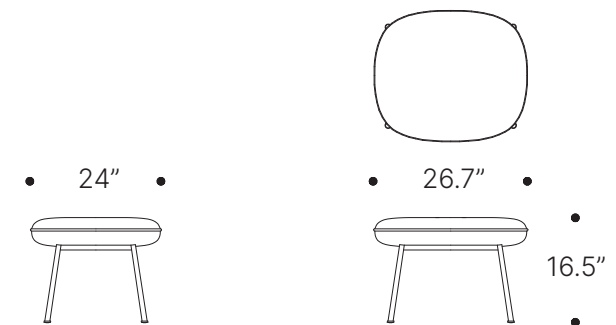

REPTILE

Dual upholstery is available at an additional charge. The textile details and the location of the textiles on the product must be specified.

The following stitch designs are available X, S, Z, T, and O. When specifying a special stitch select the type of stitch and the color of the thread referencing our standard RAL colors as a guide and we will match the color accordingly.

SPECIAL STITCHING*

'X' TYPE STITCHING	
'S' TYPE STITCHING	
'Z' TYPE STITCHING	
'T' TYPE STITCHING	
'O' TYPE STITCHING	

*SUBJECT TO EXTRA COST
*NOT AVAILABLE FOR ALL PRODUCTS

RPHBU4L

RPLBU4L

RPFSS4L