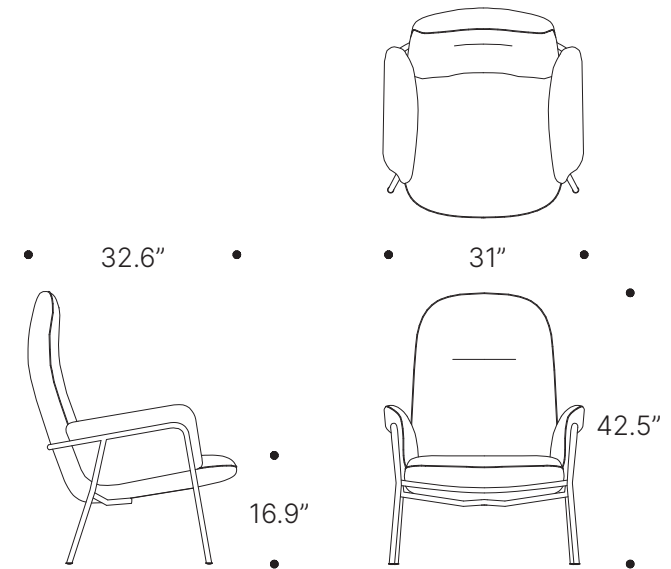

REPTILE

Dual upholstery is available at an additional charge. The textile details and the location of the textiles on the product must be specified.

The following stitch designs are available X, S, Z, T, and O. When specifying a special stitch select the type of stitch and the color of the thread referencing our standard RAL colors as a guide and we will match the color accordingly.

SPECIAL STITCHING*

'X' TYPE STITCHING	
'S' TYPE STITCHING	
'Z' TYPE STITCHING	
'T' TYPE STITCHING	
'O' TYPE STITCHING	

*SUBJECT TO EXTRA COST
*NOT AVAILABLE FOR ALL PRODUCTS

RPHBU4L