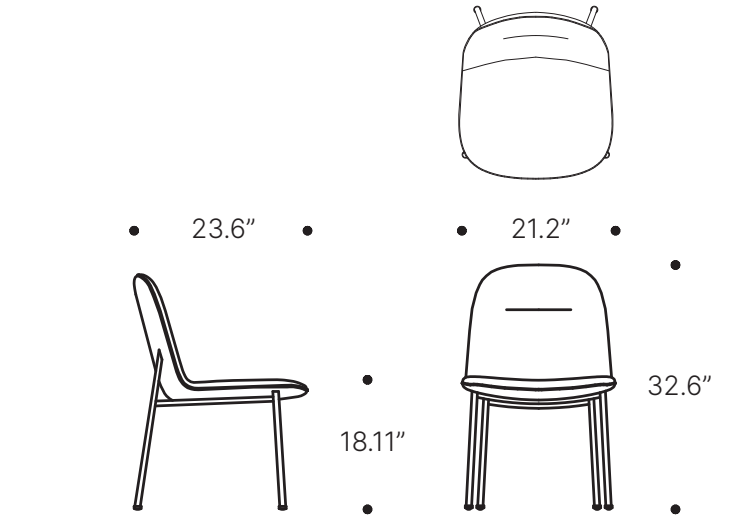

REPTILE

MINI

Dual upholstery is available at an additional charge. The textile details and the location of the textiles on the product must be specified.

The following stitch designs are available X, S, Z, T, and O. When specifying a special stitch select the type of stitch and the color of the thread referencing our standard RAL colors as a guide and we will match the color accordingly.

SPECIAL STITCHING*

'X' TYPE STITCHING	
'S' TYPE STITCHING	
'Z' TYPE STITCHING	
'T' TYPE STITCHING	
'O' TYPE STITCHING	

*SUBJECT TO EXTRA COST
*NOT AVAILABLE FOR ALL PRODUCTS

RMSSN4L