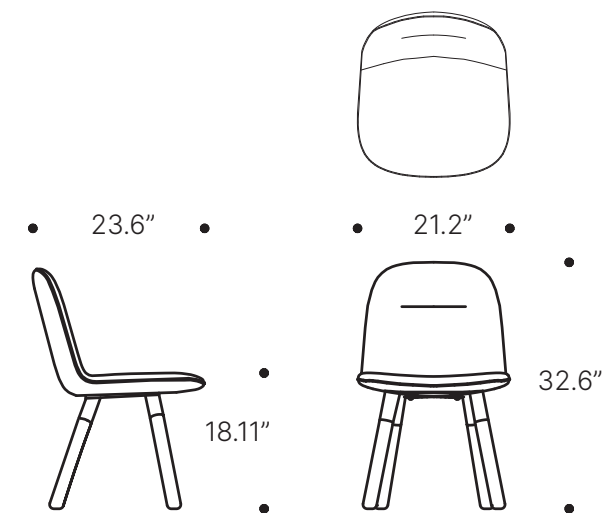

MINI

Dual upholstery is available at an additional charge. The textile details and the location of the textiles on the product must be specified.

RMSS5EC

RMSS5EF

RMSS5AL

RMSS5AF

RMSSWOB