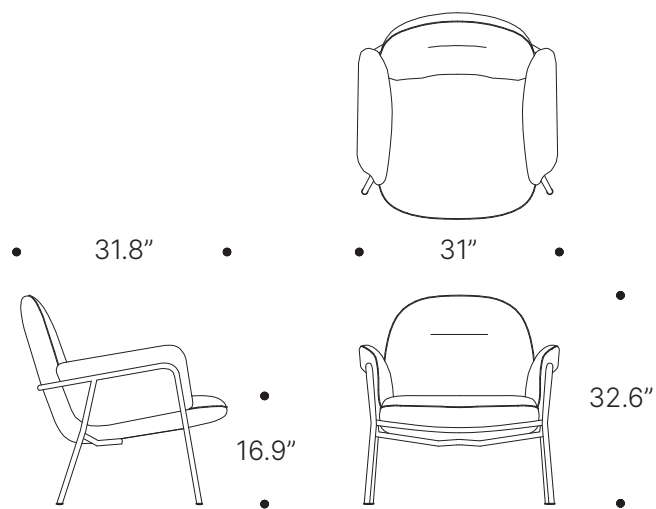

REPTILE

Dual upholstery is available at an additional charge. The textile details and the location of the textiles on the product must be specified.

The following stitch designs are available X, S, Z, T, and O. When specifying a special stitch select the type of stitch and the color of the thread referencing our standard RAL colors as a guide and we will match the color accordingly.

SPECIAL STITCHING*

'X' TYPE STITCHING	
'S' TYPE STITCHING	
'Z' TYPE STITCHING	
'T' TYPE STITCHING	
'O' TYPE STITCHING	

*SUBJECT TO EXTRA COST
*NOT AVAILABLE FOR ALL PRODUCTS

RPHBU4L

RPLBU4L

RPFSS4L