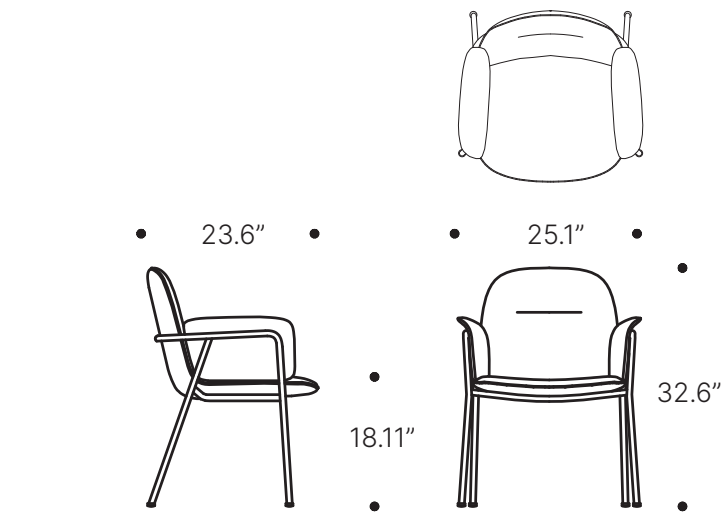

REPTILE

MINI

Dual upholstery is available at an additional charge. The textile details and the location of the textiles on the product must be specified.

The following stitch designs are available X, S, Z, T, and O. When specifying a special stitch select the type of stitch and the color of the thread referencing our standard RAL colors as a guide and we will match the color accordingly.

SPECIAL STITCHING*

'X' TYPE STITCHING	
'S' TYPE STITCHING	
'Z' TYPE STITCHING	
'T' TYPE STITCHING	
'O' TYPE STITCHING	

*SUBJECT TO EXTRA COST
*NOT AVAILABLE FOR ALL PRODUCTS

RMSSU4L