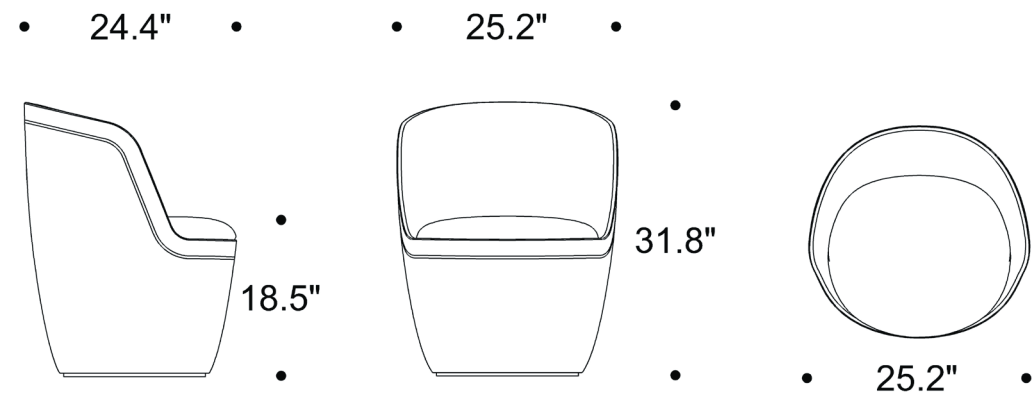

# SHELLY MINI

Dual upholstery is available at an additional charge. The textile details and the location of the textiles on the product must be specified.

SMSGR1S

SMSQS1S

SMSSR1S

SMSSS1S

# SHELLY

Dual upholstery is available at an additional charge. The textile details and the location of the textiles on the product must be specified.

SLSQR1S

SLSQS1S

SLSSR1S

SLSSS1S