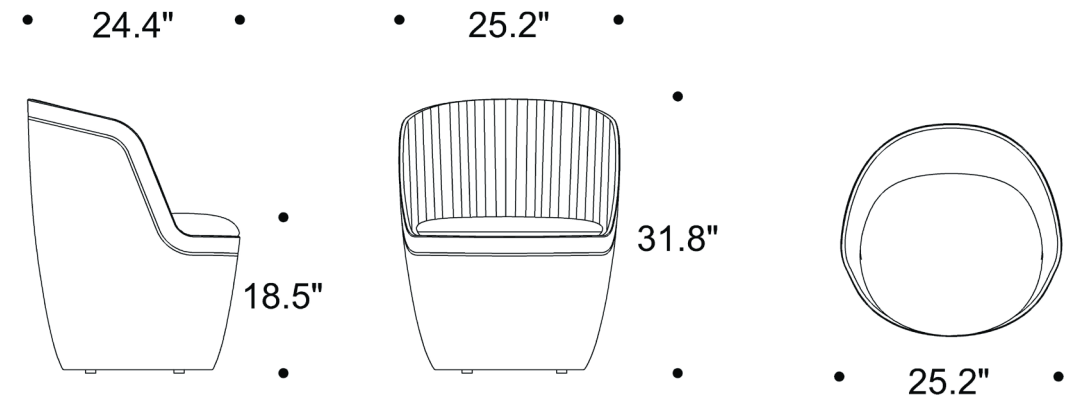

# SHELLY MINI

Dual upholstery is available at an additional charge. The textile details and the location of the textiles on the product must be specified.

SMSGR1S

SMSQS1S

SMSSR1S

SMSSS1S

# SHELLY

Dual upholstery is available at an additional charge. The textile details and the location of the textiles on the product must be specified.

SLSQR1S

SLSQS1S

SLSSR1S

SLSSS1S