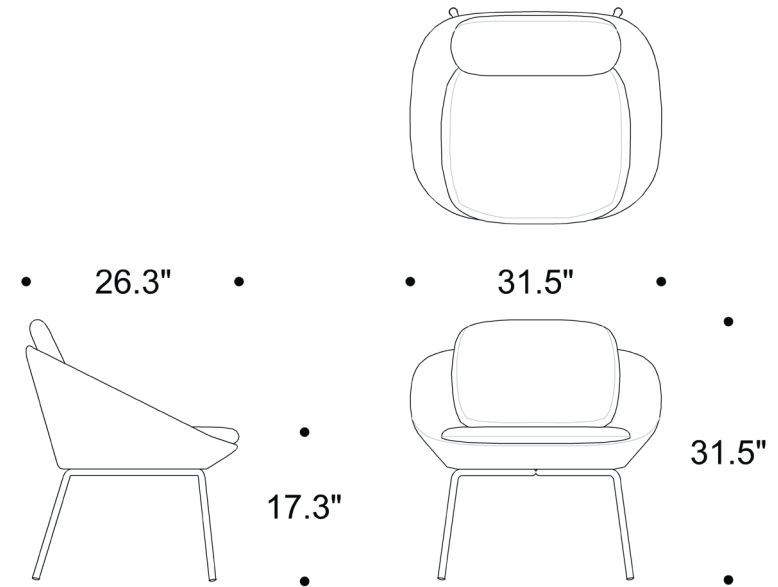

SQUARO

Dual upholstery is available at an additional charge. The textile details and the location of the textiles on the product must be specified.

The following stitch designs are available X, S, Z, T, and O. When specifying a special stitch select the type of stitch and the color of the thread referencing our standard RAL colors as a guide and we will match the color accordingly.

SPECIAL STITCHING*

'X' TYPE STITCHING	
'S' TYPE STITCHING	
'Z' TYPE STITCHING	
'T' TYPE STITCHING	
'O' TYPE STITCHING	

*SUBJECT TO EXTRA COST
*NOT AVAILABLE FOR ALL PRODUCTS

SRSS4LB