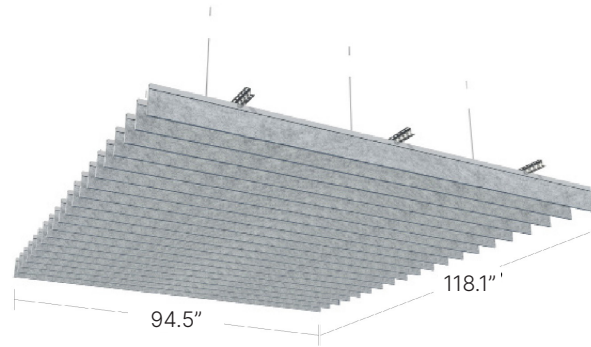

# STRAIGHT

THICKNESS: .31" / .47"

PT300

THICKNESS: .31" / .47"

PT301

THICKNESS: .31" / .47"

PT302

PT302 ELEVATION DETAILS

**High Acoustic Performance**  
ISO 11654 - EN 354  
A class NRC rates between 250hz and 5000hz

**Decorative & Suitable**  
Many Felt colour options with in  
Natural and Mandarin swatch cards

**Innovative & Creative**  
Turkey's first and leading company in acoustic  
PET felt