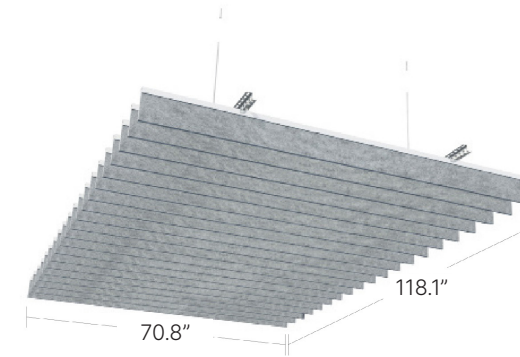

# STRAIGHT

THICKNESS: .31" / .47"

PT300

THICKNESS: .31" / .47"

PT301

THICKNESS: .31" / .47"

PT302

PT302 ELEVATION DETAILS

**High Acoustic Performance**  
ISO 11654 - EN 354  
A class NRC rates between 250hz and 5000hz

**Decorative & Suitable**  
Many Felt colour options with in  
Natural and Mandarin swatch cards

**Innovative & Creative**  
Turkey's first and leading company in acoustic  
PET felt