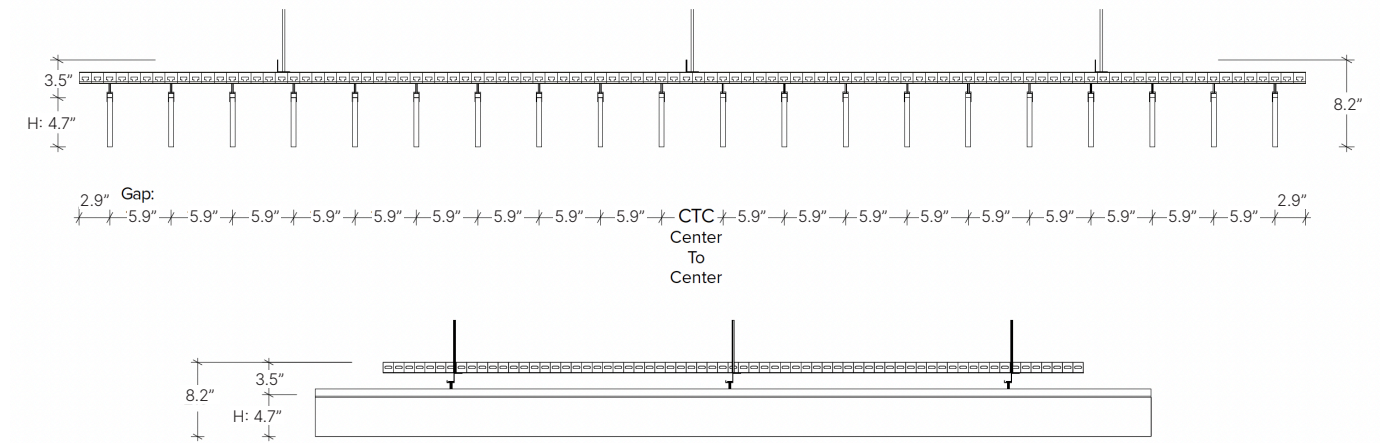

# STRAIGHT

THICKNESS: .31" / .47"

PT300

THICKNESS: .31" / .47"

PT301

THICKNESS: .31" / .47"

PT302

PT302 ELEVATION DETAILS