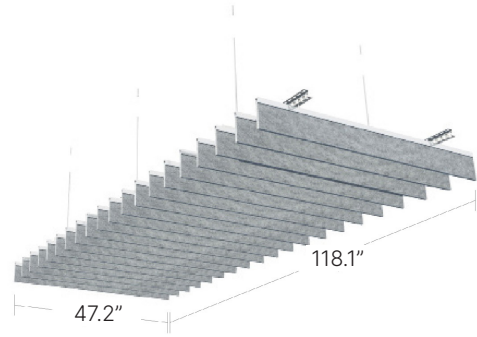

# STRAIGHT

THICKNESS: .31" / .47"

PT300

THICKNESS: .31" / .47"

PT301

THICKNESS: .31" / .47"

PT302

PT302 ELEVATION DETAILS

**High Acoustic Performance**  
ISO 11654 - EN 354  
A class NRC rates between 250hz and 5000hz

**Decorative & Suitable**  
Many Felt colour options with in  
Natural and Mandarin swatch cards

**Innovative & Creative**  
Turkey's first and leading company in acoustic  
PET felt