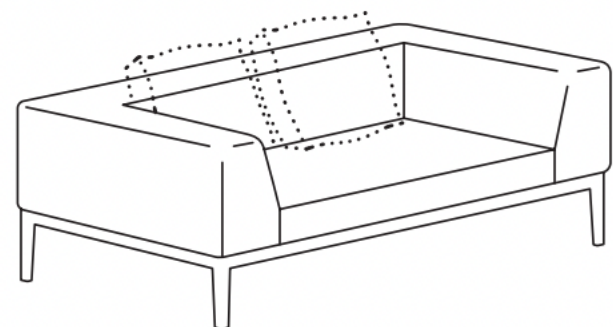

# SOSA

SA10

Width	40.55"
Depth	40.55"
Height	25.98"
Seat Height	18.5"

SA1

Width	40.55"
Depth	40.55"
Height	25.98"
Seat Height	18.5"

SA20

Width	55.11"
Depth	40.55"
Height	25.98"
Seat Height	18.5"

SO2

Width	66.53"
Depth	40.55"
Height	25.98"
Seat Height	18.5"

# SOSA

SA22

Width	77.95"
Depth	40.55"
Height	25.98"
Seat Height	18.5"

SA2,50

Width	66.53"
Depth	40.55"
Height	25.98"
Seat Height	18.5"

SA2,5

Width	77.95"
Depth	40.55"
Height	25.98"
Seat Height	18.5"

SA2.52

Width	89.37"
Depth	40.55"
Height	25.98"
Seat Height	18.5"