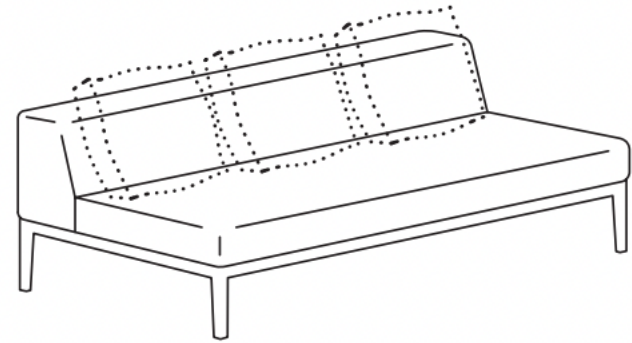

Width	66.53"
Depth	40.55"
Height	25.98"
Seat Height	18.5"

# SOSA

SA22

Width	77.95"
Depth	40.55"
Height	25.98"
Seat Height	18.5"

SA2,50

Width	66.53"
Depth	40.55"
Height	25.98"
Seat Height	18.5"

SA2,5

Width	77.95"
Depth	40.55"
Height	25.98"
Seat Height	18.5"

SA2.52

Width	89.37"
Depth	40.55"
Height	25.98"
Seat Height	18.5"

# SOSA

SA30

Width	82.67"
Depth	40.55"
Height	25.98"
Seat Height	18.5"

SA3

Width	94.09"
Depth	40.55"
Height	25.98"
Seat Height	18.5"

SAPM

Width	82.67"
Depth	25.59"
Seat Height	18.5"

SAPD