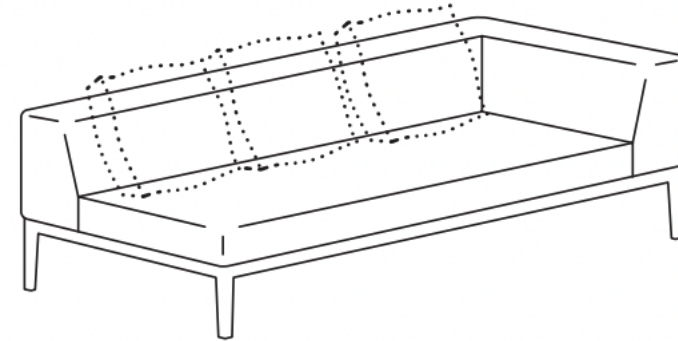

# SOSA

SA22

Width	77.95"
Depth	40.55"
Height	25.98"
Seat Height	18.5"

SA2,50

Width	66.53"
Depth	40.55"
Height	25.98"
Seat Height	18.5"

SA2,5

Width	77.95"
Depth	40.55"
Height	25.98"
Seat Height	18.5"

SA2.52

Width	89.37"
Depth	40.55"
Height	25.98"
Seat Height	18.5"

# SOSA

SA30

Width	82.67"
Depth	40.55"
Height	25.98"
Seat Height	18.5"

SA3

Width	94.09"
Depth	40.55"
Height	25.98"
Seat Height	18.5"

SAPM

Width	82.67"
Depth	25.59"
Seat Height	18.5"

SAPD

Width	82.67"
Depth	82.67"
Seat Height	18.5"

AP3

Width	19.68"
Depth	19.68"