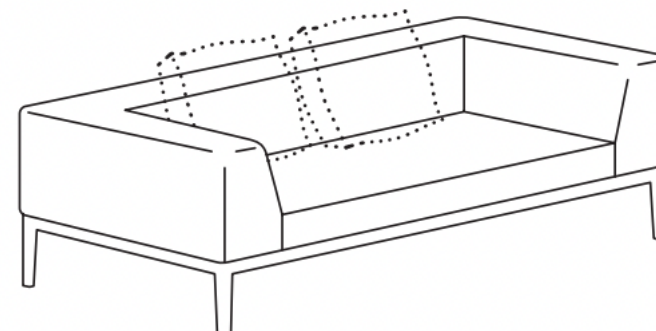

Width	66.53"
Depth	40.55"
Height	25.98"
Seat Height	18.5"

# SOSA

SA22

Width	77.95"
Depth	40.55"
Height	25.98"
Seat Height	18.5"

SA2,50

Width	66.53"
Depth	40.55"
Height	25.98"
Seat Height	18.5"

SA2,5

Width	77.95"
Depth	40.55"
Height	25.98"
Seat Height	18.5"

SA2.52

Width	89.37"
Depth	40.55"
Height	25.98"
Seat Height	18.5"

# SOSA

SA30

Width	82.67"
Depth	40.55"
Height	25.98"
Seat Height	18.5"

SA3

Width	94.09"
Depth	40.55"
Height	25.98"
Seat Height	18.5"

SAPM

Width	82.67"
Depth	25.59"
Seat Height	18.5"

SAPD